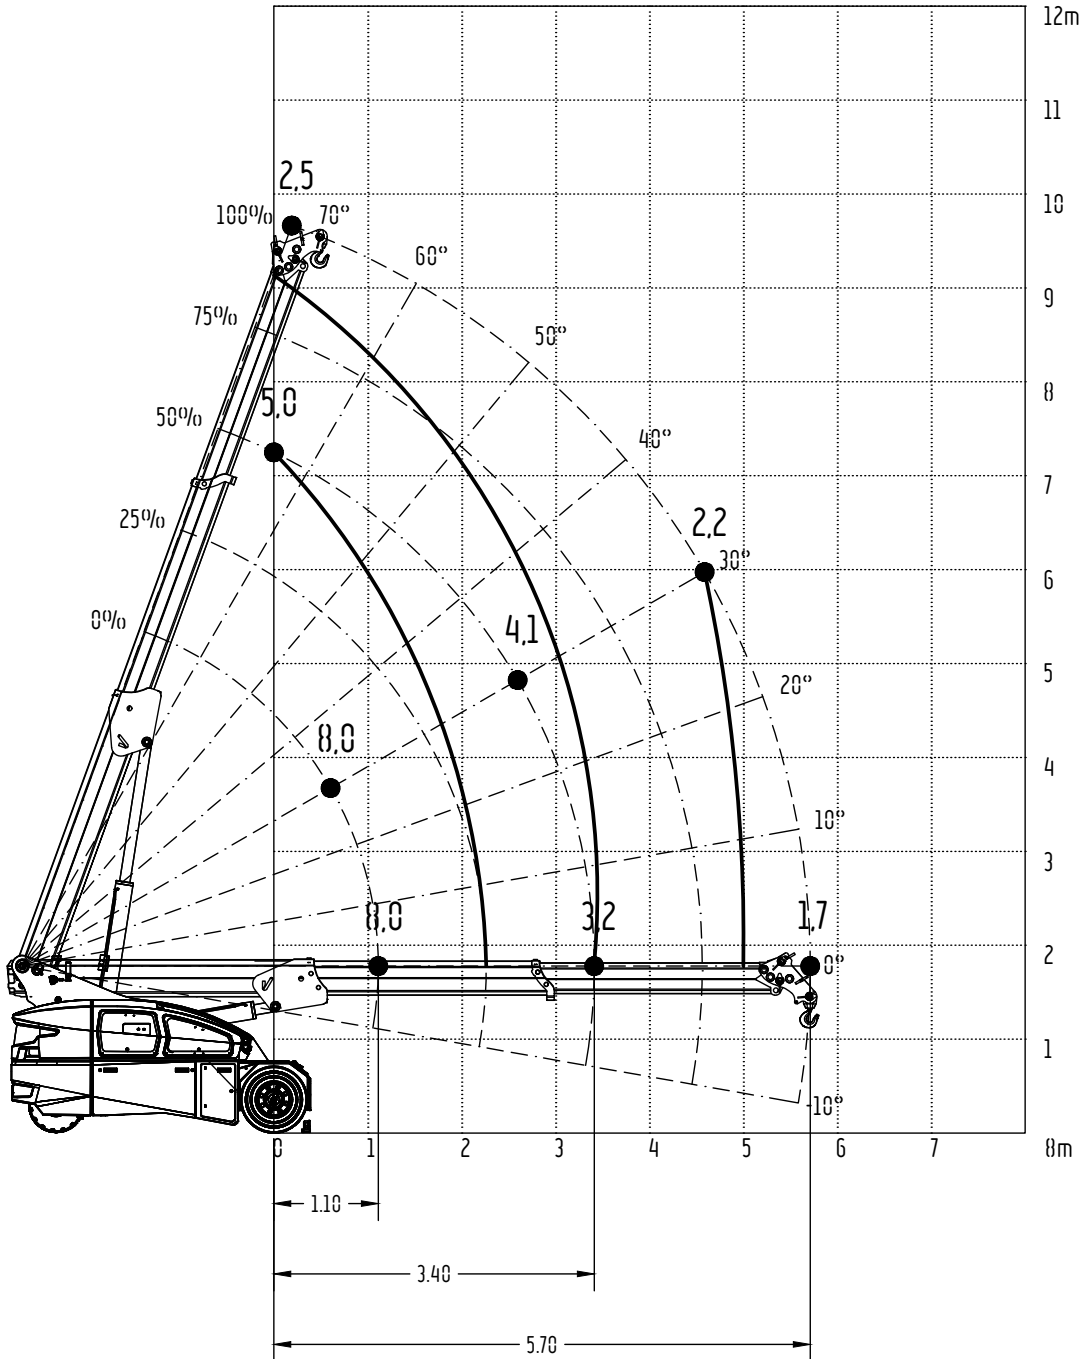

V80 R

SHORT WHEELBASE
CROSSBAR

cod. 188.090.Rev A

LOAD DIAGRAM (T)

DIAGRAMMA DELLE PORTATE (t)

TABLEAU DES CHARGES UTILES (t)

TRAGLASTDIAGRAMM (t)

LASTENDIAGRAM (t)

DIAGRAMA DE LAS CAPACIDADES DE CARGA (t)

Valla
MANITEX

© Copyright. TUTTI I DIRITTI RISERVATI

© Copyright. The information herein is the property of MANITEX VALLA s.r.l. Without written permission, any copying, transmitting to others and any use except that for which it is loaned, is prohibited.