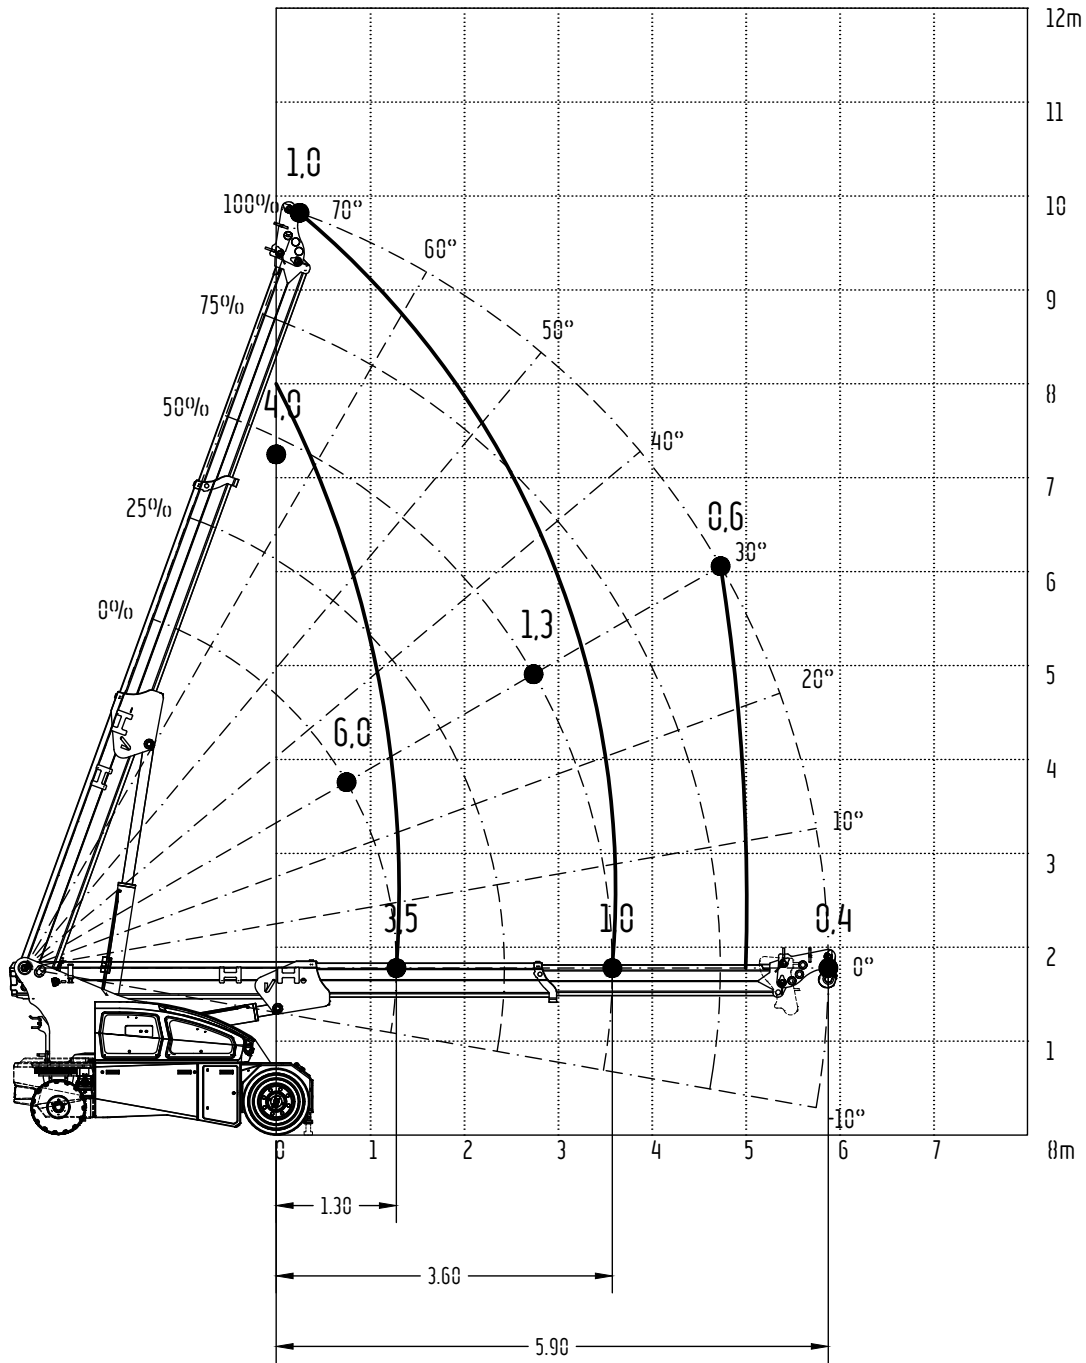

V80 R

cod. 188.112.Rev A

LOAD DIAGRAM (T)

DIAGRAMMA DELLE PORTATE (t)

TABLEAU DES CHARGES UTILES (t)

TRAGLASTDIAGRAMM (t)

LASTENDIAGRAMM (t)

DIAGRAMA DE LAS CAPACIDADES DE CARGA (t)

VALID FOR NONE OR LOWER COUNTERWEIGHT
VALID FOR EVERY HEAD POSITION
VALID FOR EVERY CROSSBEAM POSITION
VALID FOR EVERY WHEELBASE EXTENSION

Valla
MANITEX

© Copyright. The information herein is the property of MANITEX VALLA s.r.l. Without written permission, any copying, transmission to others and any use except that for which it is intended, is prohibited.