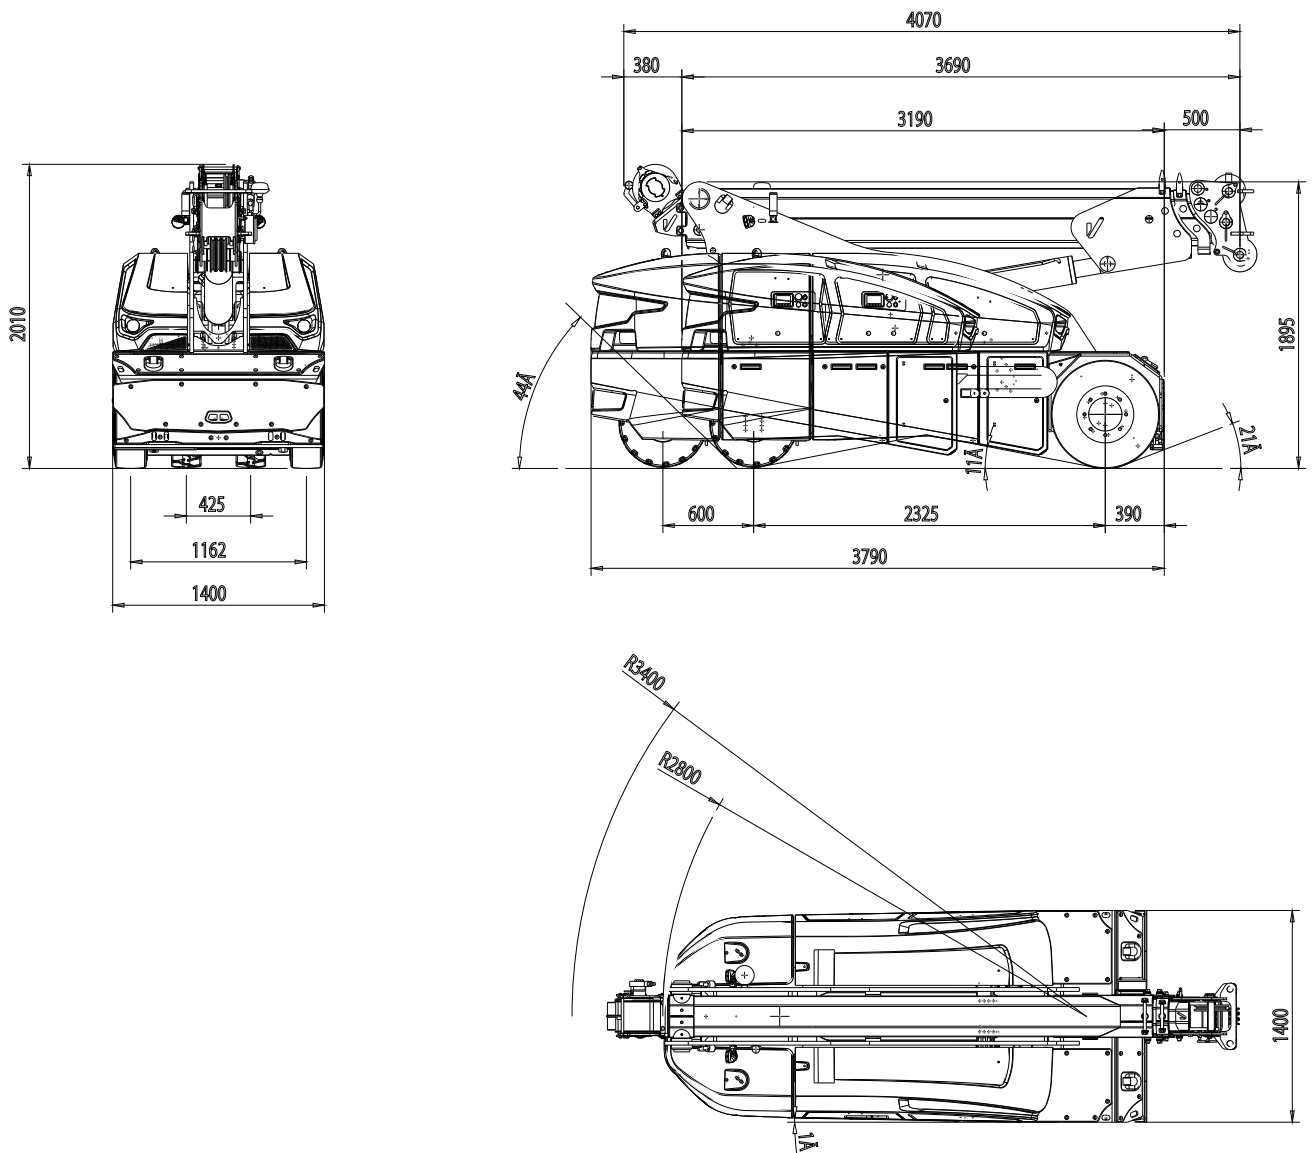

Brakes	
Electro-mechanical	2 (80 V)
Remote control	
Battery power supply	7.2 V
voltage	Rechargeable
Actual battery duration	Scanreco 8 h
The intermittent turning on of the audible signal three times and the intermittent turning on of the indicator light indicate that the battery is about to run out.	
Remote control battery charger	
Battery charge voltage	11V DC - 30V DC
Totaal gewicht	8.400 kg 2 x 1300 kg ballast
Green light indicator	Charging phase
Action range including obstacles	100 m
Degree of protection	IP 65

10.2 Dimensional figure