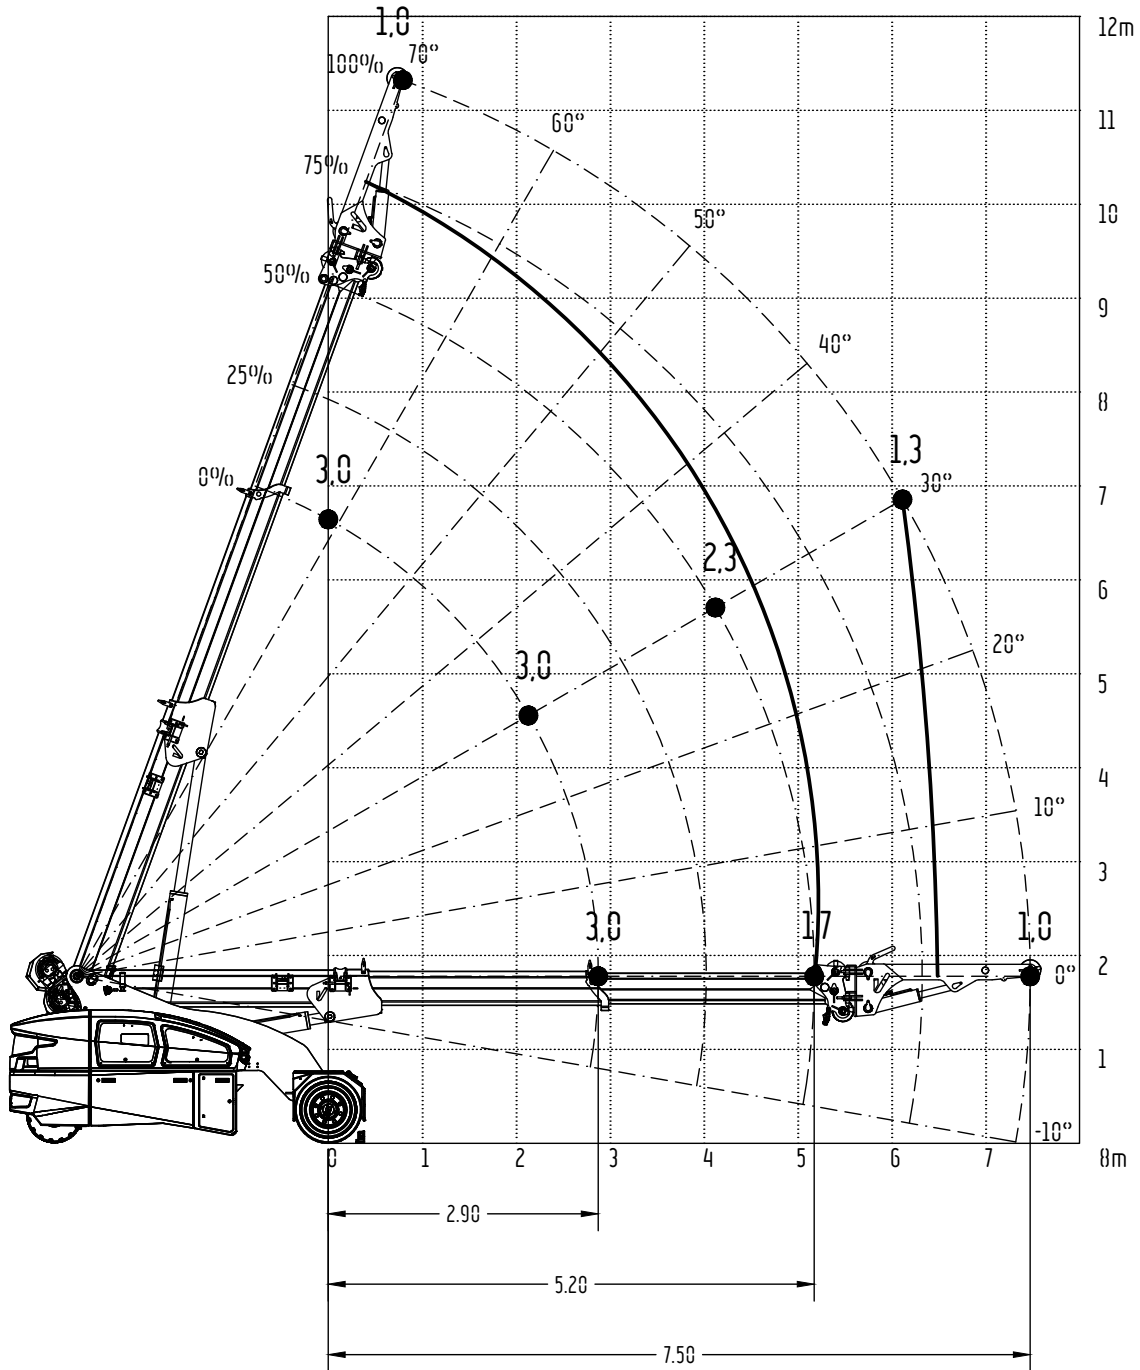

V80 R

EXTENDED WHEELBASE

CROSSBAR

cod. 188.121.Rev A

LOAD DIAGRAM (T)

DIAGRAMMA DELLE PORTATE (t)

TABLEAU DES CHARGES UTILES (t)

TRAGLASTDIAGRAMM (t)

LASTENDIAGRAMM (t)

DIAGRAMA DE LAS CAPACIDADES DE CARGA (t)

© Copyright TUTTI I DIRITTI RISERVATI

© Copyright. The information herein is the property of MANITEX VALLA s.r.l. Without written permission, any copying, transmission to others and any use except that for which it is intended, is prohibited.