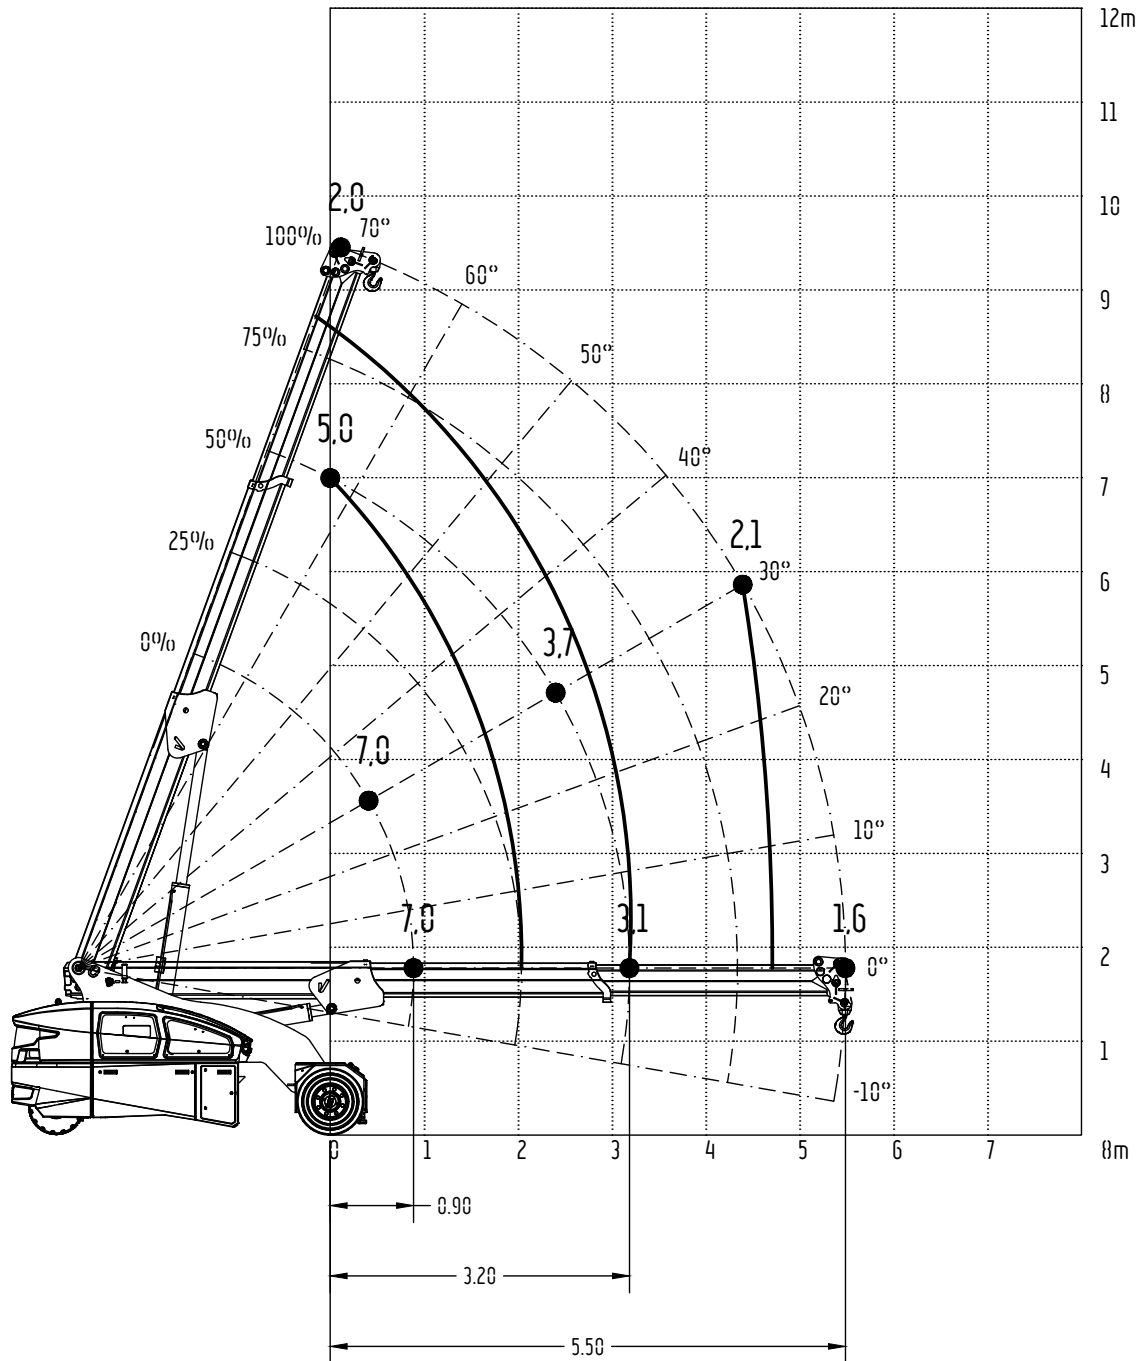

V80 R

EXTENDED WHEELBASE

ON WHEELS

cod. 188.091.Rev A

LOAD DIAGRAM (T)

DIAGRAMMA DELLE PORTATE (t)

TABLEAU DES CHARGES UTILES (t)

TRAGLASTDIAGRAMM (t)

LASTENDIAGRAMM (t)

DIAGRAMA DE LAS CAPACIDADES DE CARGA (t)

© Copyright. TUTTI I DIRITTI RISERVATI

© Copyright. The information herein is the property of MANITEX VALLA s.r.l. Without written permission, any copying, transmission to others and any use except that for which it is intended, is prohibited.