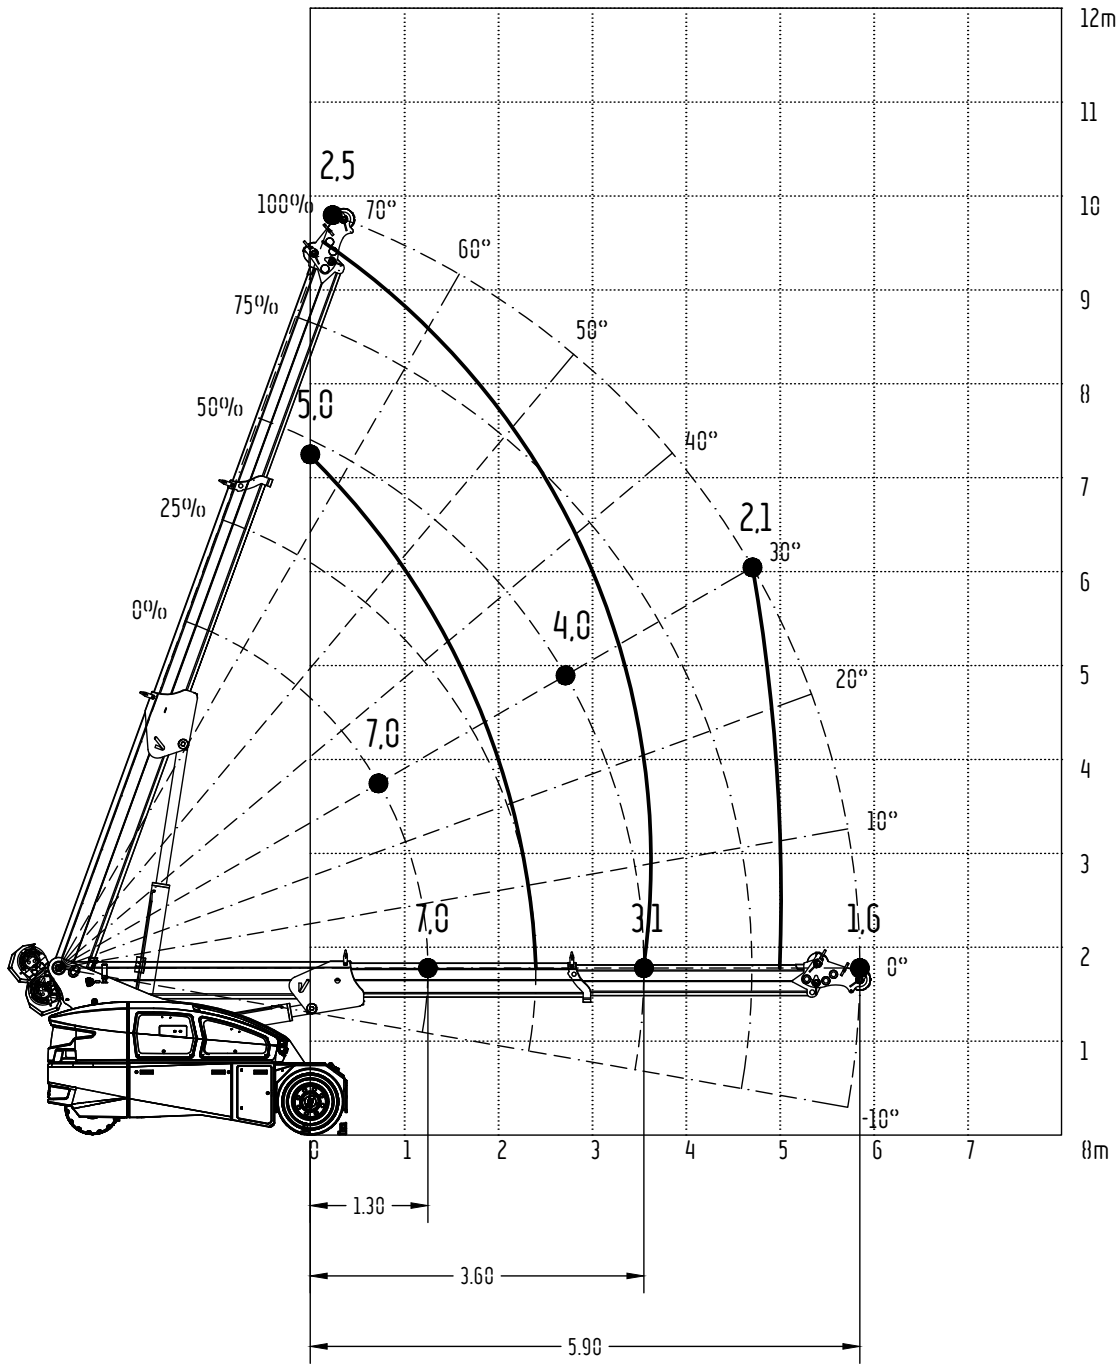

V80 R

SHORT WHEELBASE
CROSSBAR

cod. 188.115.Rev A

LOAD DIAGRAM (T)

DIAGRAMMA DELLE PORTATE (t)

TABLEAU DES CHARGES UTILES (t)

TRAGLASTDIAGRAMM (t)

LASTENDIAGRAM (t)

DIAGRAMA DE LAS CAPACIDADES DE CARGA (t)

Valla
MANITEX

© Copyright, TUTTI I DIRITTI RISERVATI

© Copyright. The information herein is the property of MANITEX VALLA s.r.l. Without written permission, any copying, transmitting to others and any use except that for which it is loaned, is prohibited.