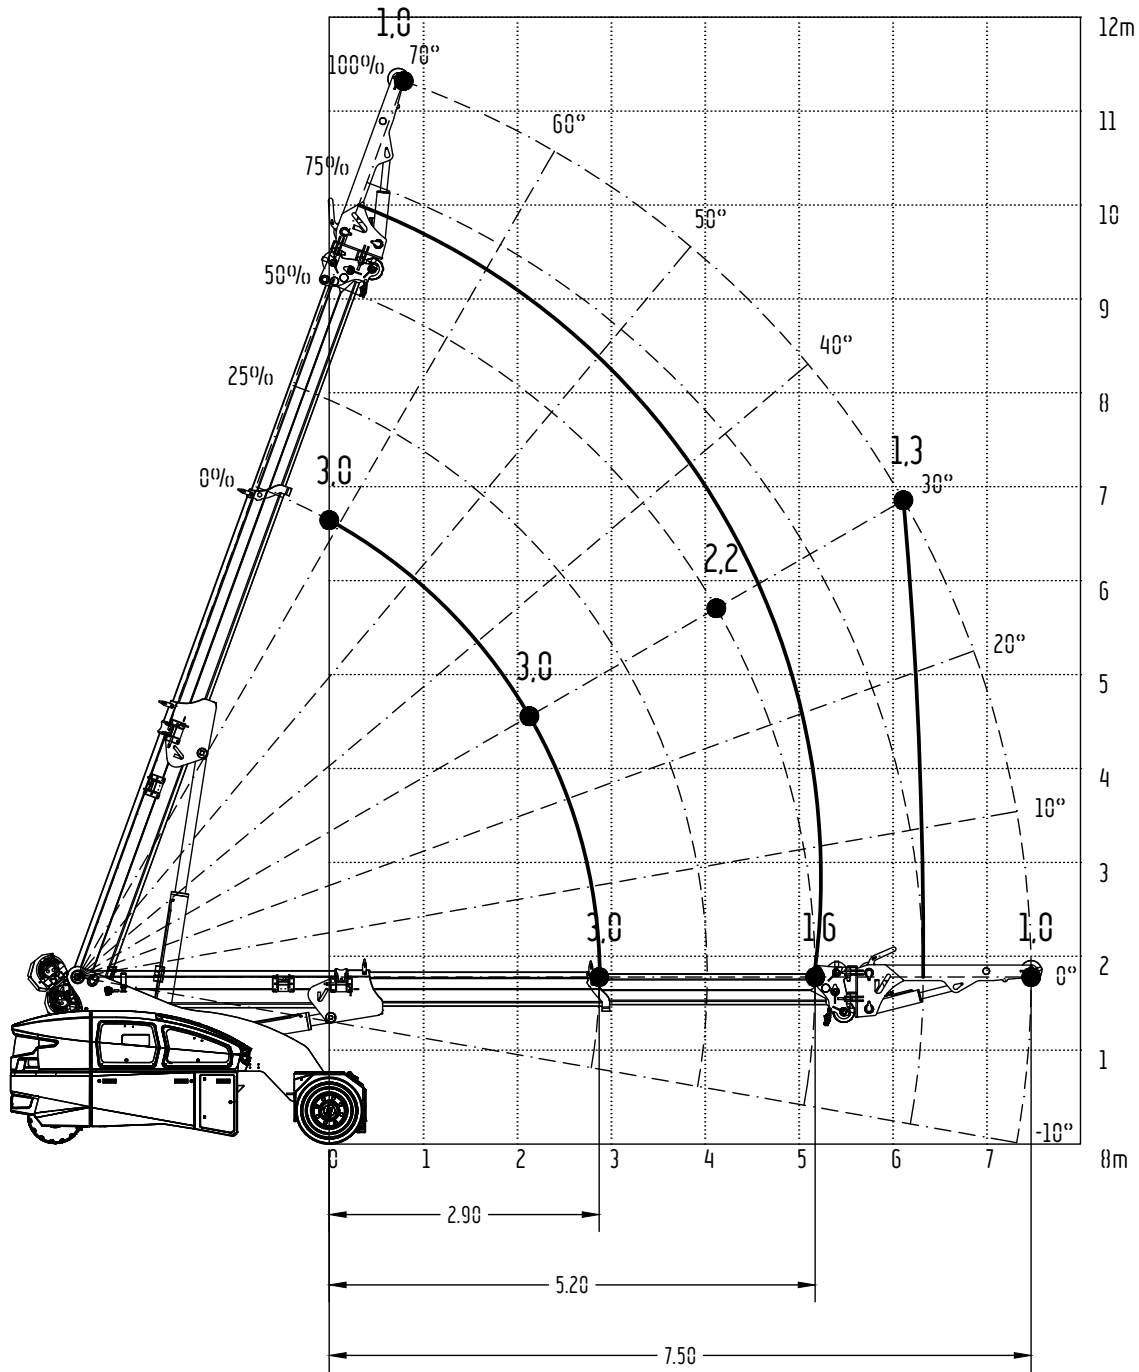

V80 R

SHORT WHEELBASE

ON WHEELS

cod. 188.128.Rev A

LOAD DIAGRAM (T)

DIAGRAMMA DELLE PORTATE (t)

TABLEAU DES CHARGES UTILES (t)

TRAGLASTDIAGRAMM (t)

LASTENDIAGRAMM (t)

DIAGRAMA DE LAS CAPACIDADES DE CARGA (t)

Valla
MANITEX