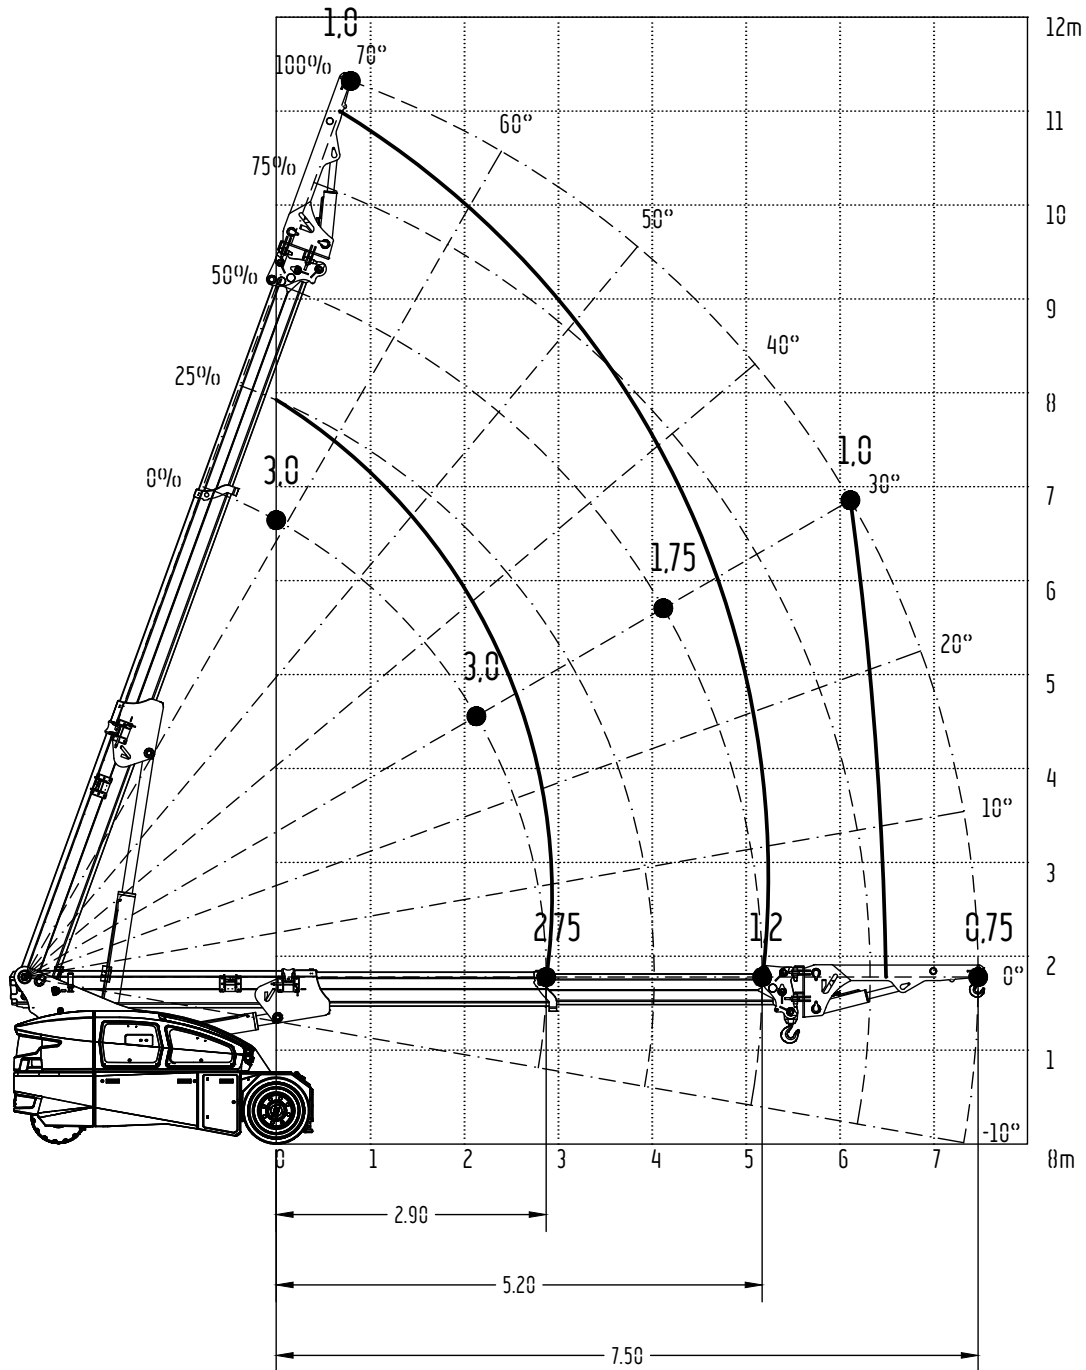

V80 R

SHORT WHEELBASE
ON WHEEL

cod. 188.108.Rev A

LOAD DIAGRAM (T)

DIAGRAMMA DELLE PORTATE (t)

TABLEAU DES CHARGES UTILES (t)

TRAGLASTDIAGRAMM (t)

LASTENDIAGRAMM (t)

DIAGRAMA DE LAS CAPACIDADES DE CARGA (t)

© Copyright. TUTTI I DIRITTI RISERVATI

© Copyright. The information herein is the property of MANITEX VALLA s.r.l. Without written permission, any copying, transmission to others and any use except that for which it is intended, is prohibited.

Valla
MANITEX