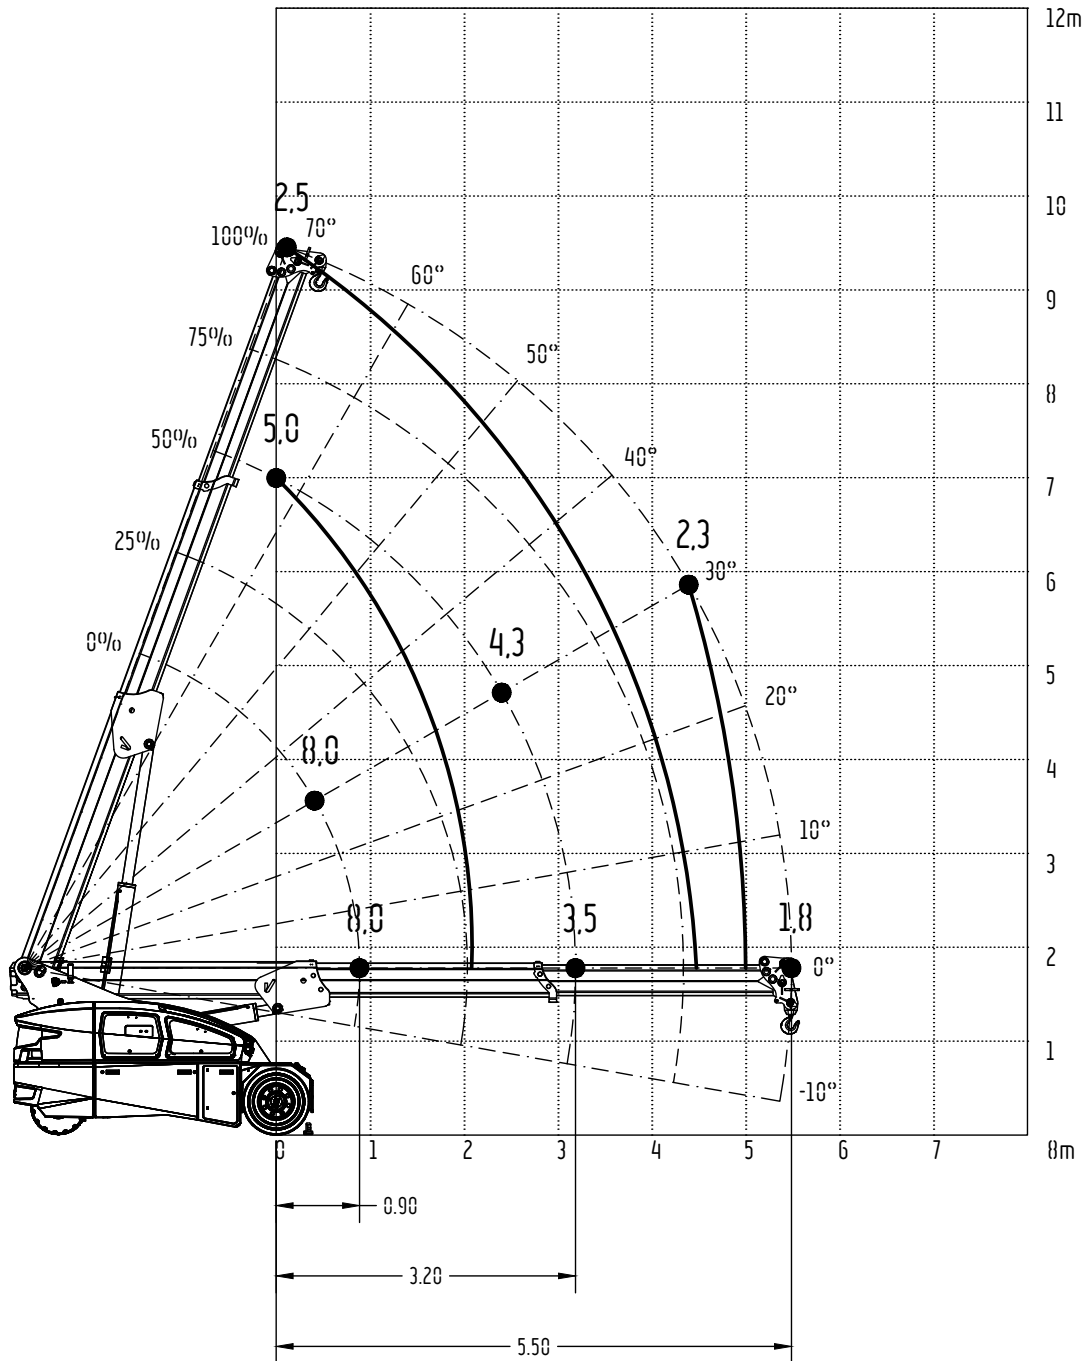

V80 R

SHORT WHEELBASE

CROSSBAR

cod. 188.090.Rev A

LOAD DIAGRAM (T)

DIAGRAMMA DELLE PORTATE (t)

TABLEAU DES CHARGES UTILES (t)

TRAGLASTDIAGRAMM (t)

LASTENDIAGRAMM (t)

DIAGRAMA DE LAS CAPACIDADES DE CARGA (t)

© Copyright. TUTTI I DIRITTI RISERVATI

ANNEXES