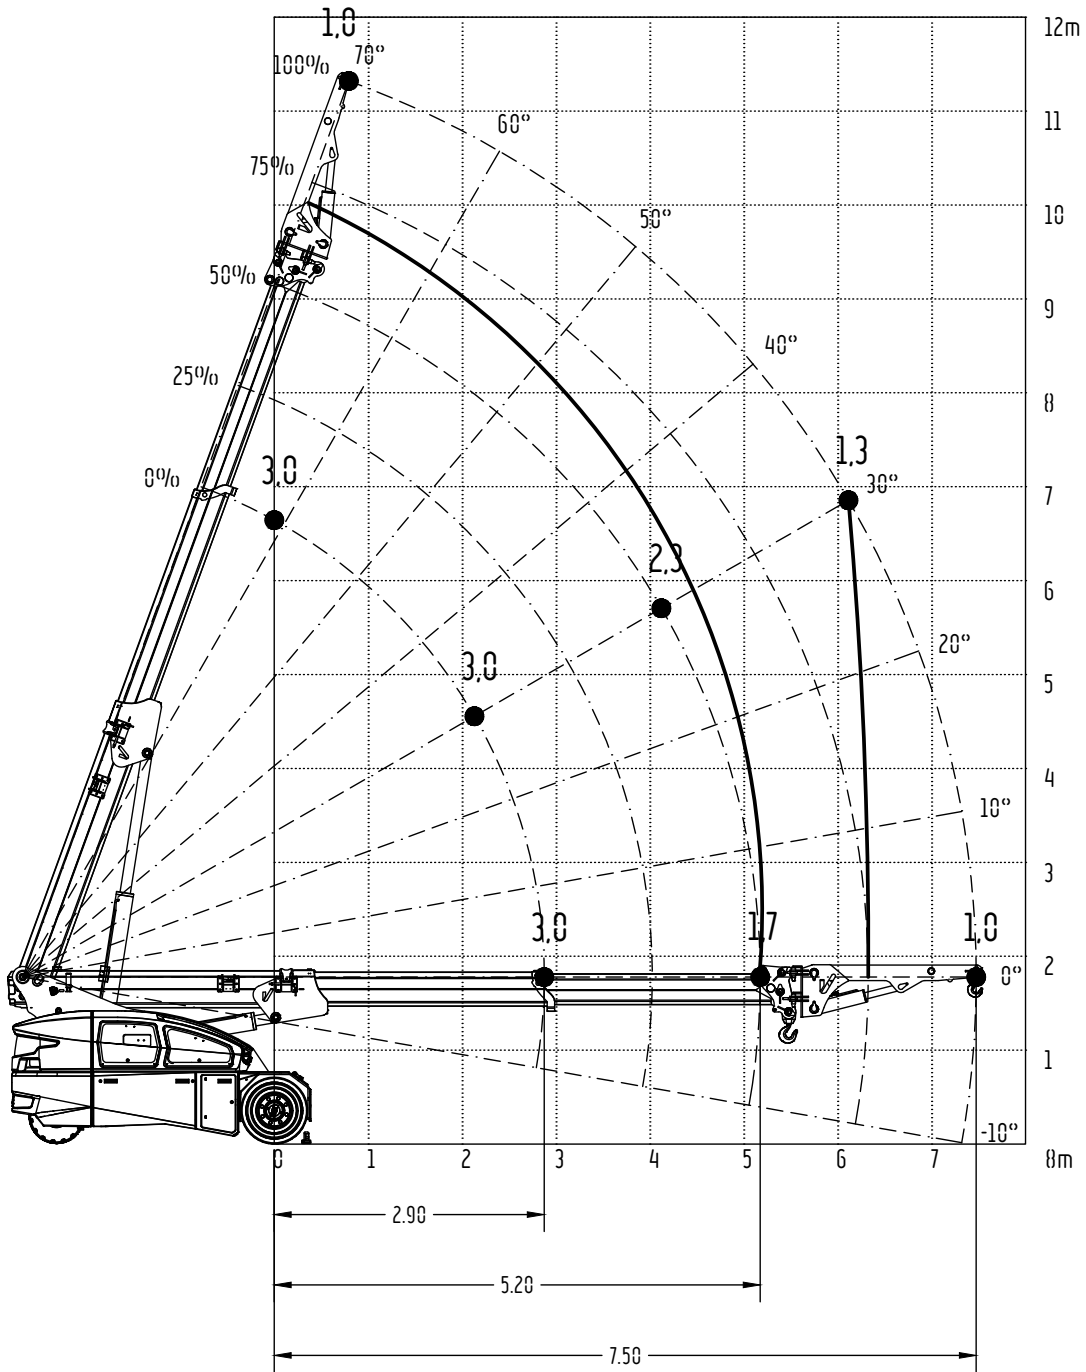

V80 R

SHORT WHEELBASE
CROSSBAR

cod. 188.109.Rev A

LOAD DIAGRAM (T)

DIAGRAMMA DELLE PORTATE (t)

TABLEAU DES CHARGES UTILES (t)

TRAGLASTDIAGRAMM (t)

LASTENDIAGRAMM (t)

DIAGRAMA DE LAS CAPACIDADES DE CARGA (t)

Valla
MANITEX

© Copyright. TUTTI I DIRITTI RISERVATI

© Copyright. The information herein is the property of MANITEX VALLA s.r.l. Without written permission, any copying, transmission to others and any use except that for which it is loaned, is prohibited