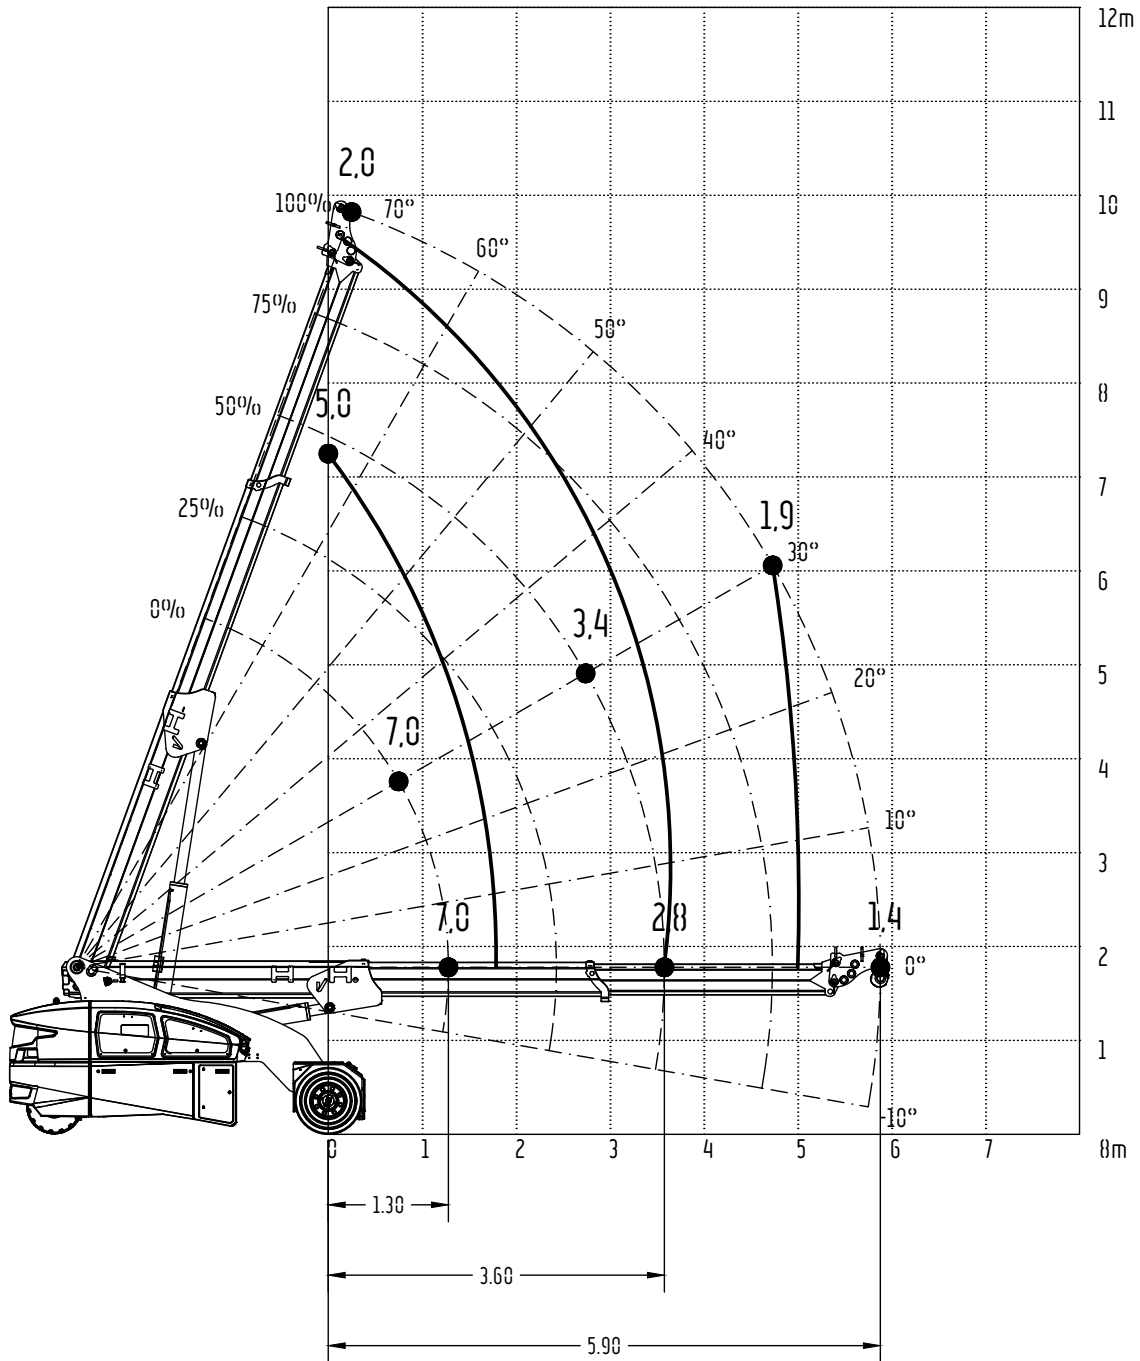

V80 R

EXTENDED WHEELBASE
ON WHEELS

cod. 188.091.Rev A

LOAD DIAGRAM (T)

DIAGRAMMA DELLE PORTATE (t)

TABLEAU DES CHARGES UTILES (t)

TRAGLASTDIAGRAMM (t)

LASTENDIAGRAMM (t)

DIAGRAMA DE LAS CAPACIDADES DE CARGA (t)

© Copyright TUTTI I DIRITTI RISERVATI

© Copyright. The information herein is the property of MANITEX VALLA s.r.l. Without written permission, any copying, transmission to others and any use except that for which it is intended, is prohibited.