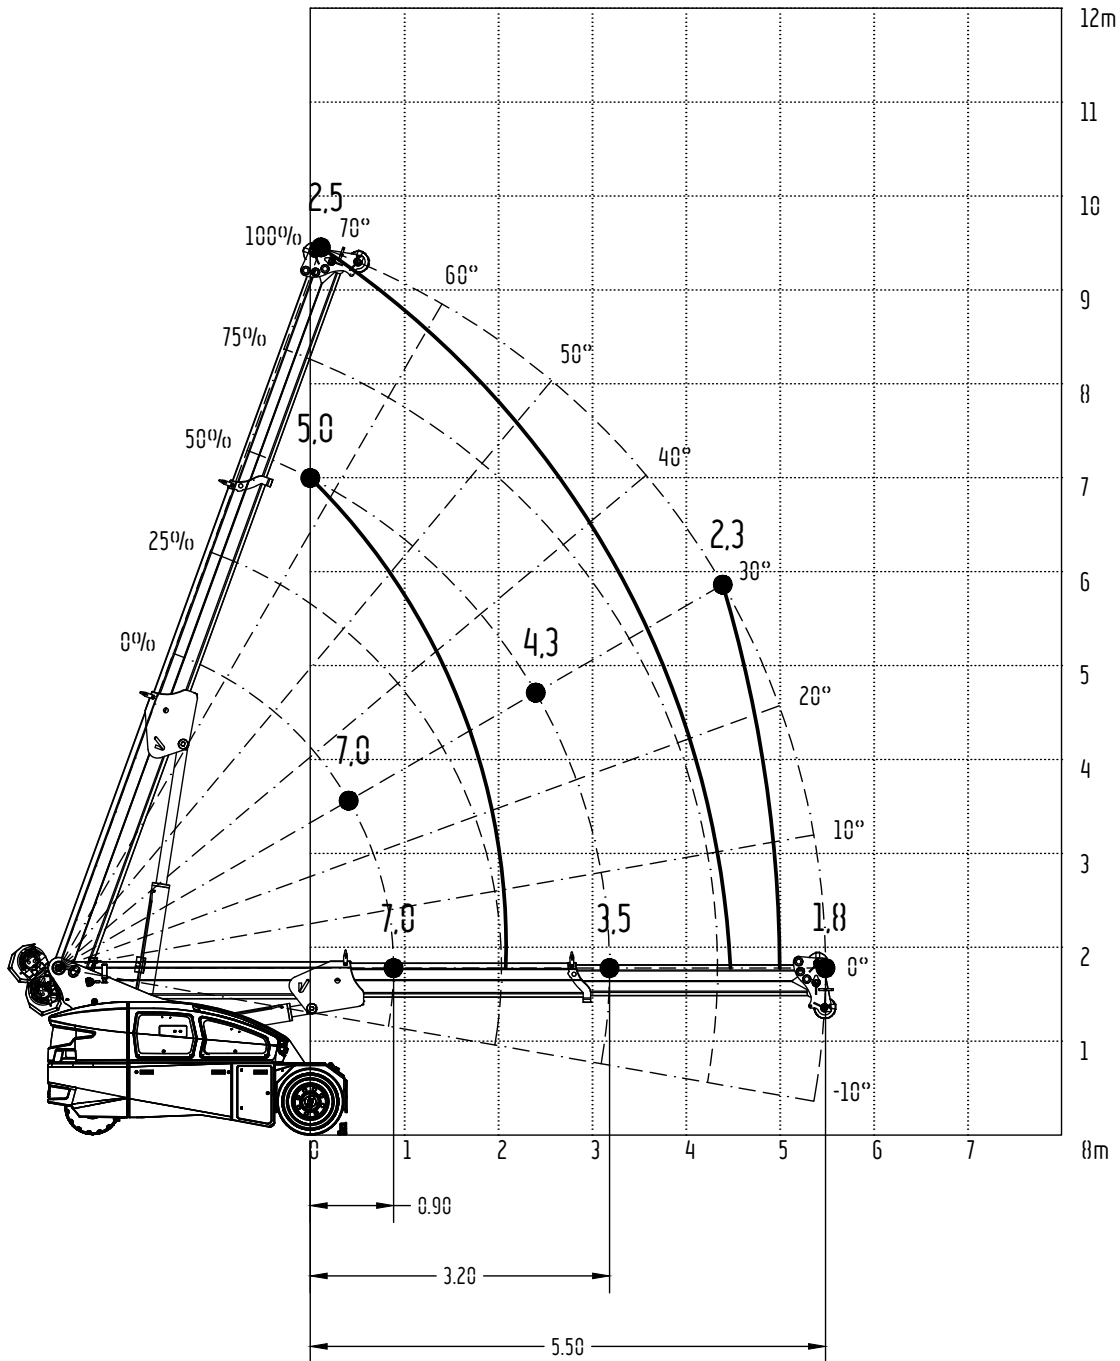

V80 R

SHORT WHEELBASE
CROSSBAR

cod. 188.115.Rev A

LOAD DIAGRAM (T)

DIAGRAMMA DELLE PORTATE (t)

TABLEAU DES CHARGES UTILES (t)

TRAGLASTDIAGRAMM (t)

LASTENDIAGRAM (t)

DIAGRAMA DE LAS CAPACIDADES DE CARGA (t)

© Copyright. TUTTI I DIRITTI RISERVATI

© Copyright. The information herein is the property of MANITEX VALLA s.r.l. Without written permission, any copying, transmitting to others and any use except that for which it is loaned, is prohibited.