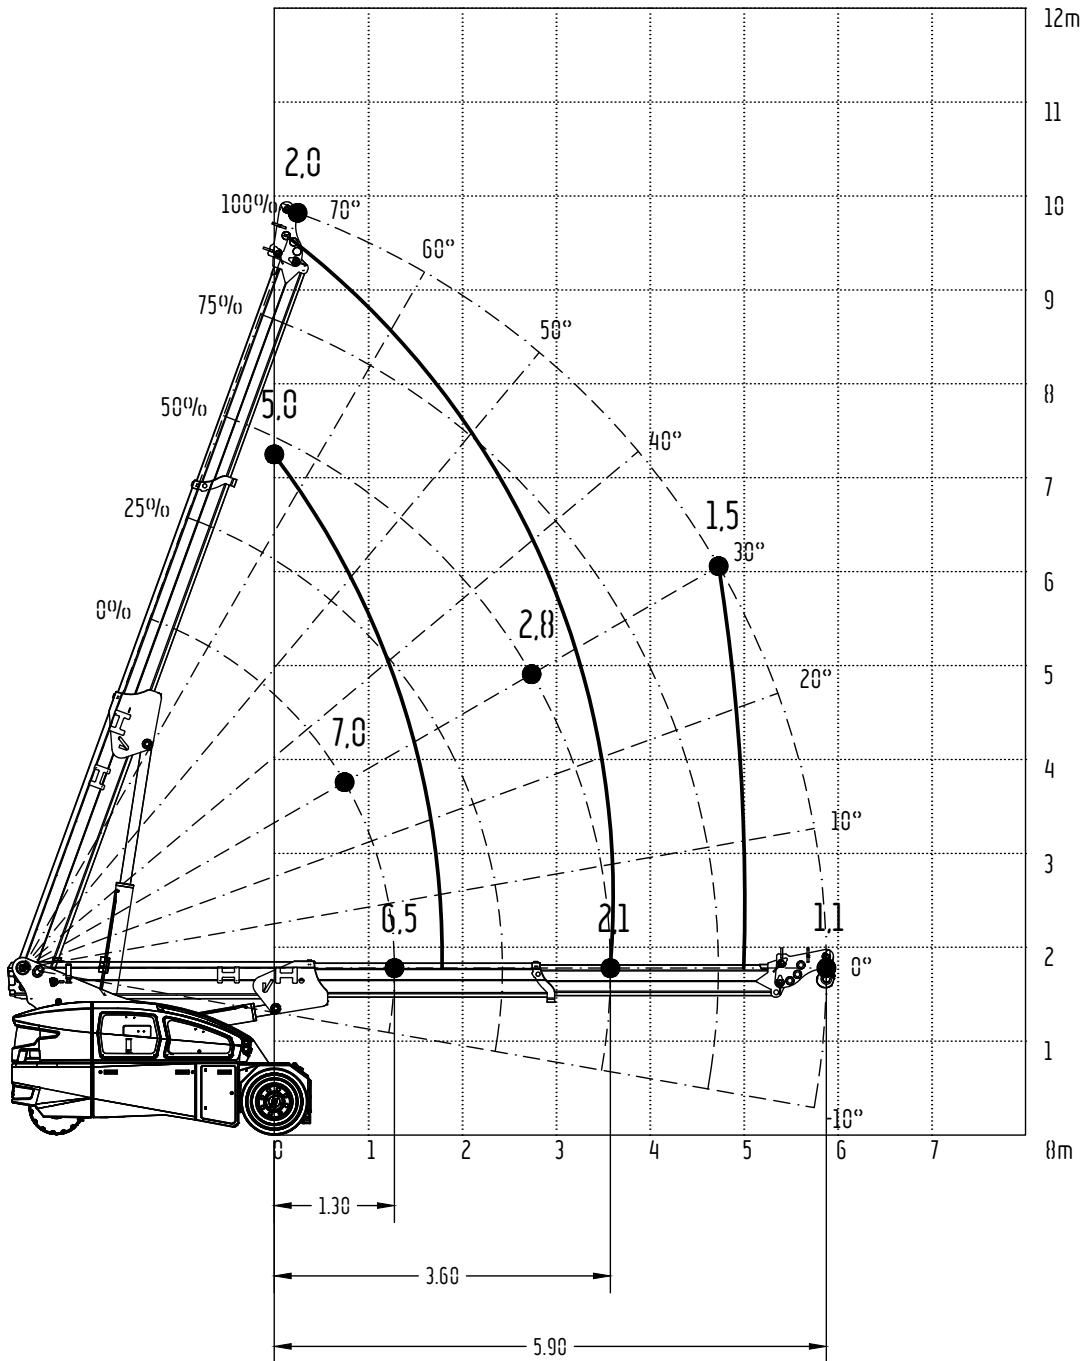

V80 R

SHORT WHEELBASE ON WHEELS

cod. 188.089.Rev A

LOAD DIAGRAM (T)

DIAGRAMMA DELLE PORTATE (t)

TABLEAU DES CHARGES UTILES (t)

TRAGLASTDIAGRAMM (t)

LASTENDIAGRAMM (t)

DIAGRAMA DE LAS CAPACIDADES DE CARGA (t)

Valla
MANITEX

© Copyright. TUTTI I DIRITTI RISERVATI

© Copyright. The information herein is the property of MANITEX VALLA s.r.l. Without written permission, any copying, transmitting to others and any use except that for which it is loaned, is prohibited.