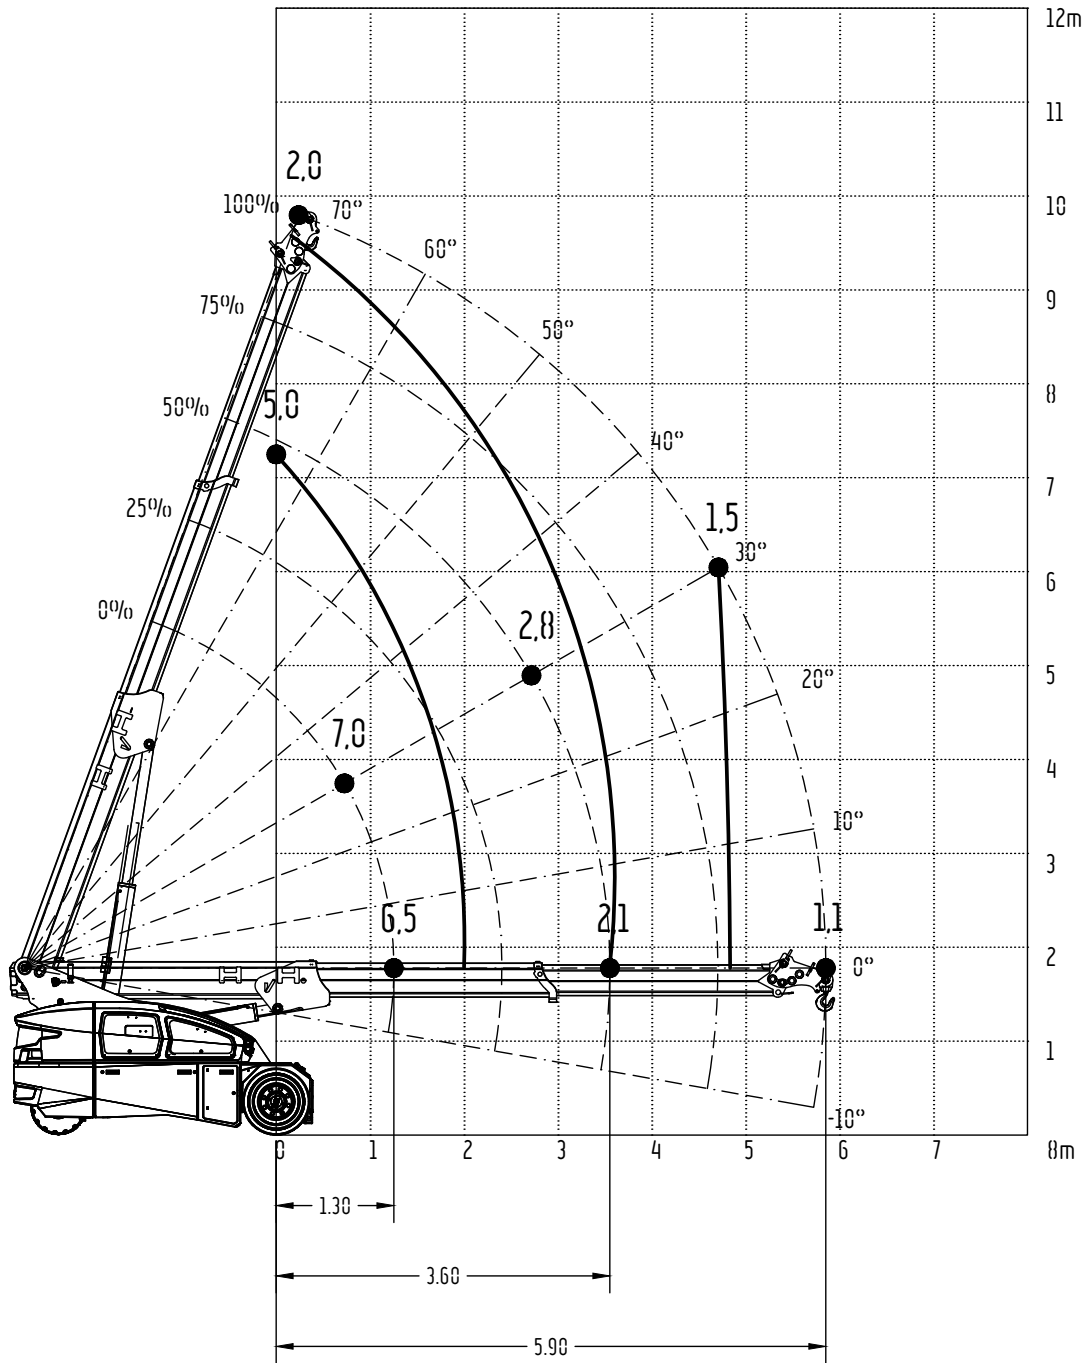

V80 R

SHORT WHEELBASE
ON WHEELS

cod. 188.089.Rev A

LOAD DIAGRAM (T)

DIAGRAMMA DELLE PORTATE (t)

TABLEAU DES CHARGES UTILES (t)

TRAGLASTDIAGRAMM (t)

LASTENDIAGRAMM (t)

DIAGRAMA DE LAS CAPACIDADES DE CARGA (t)

ANNEXES

© Copyright. TUTTI I DIRITTI RISERVATI

© Copyright. The information herein is the property of MANITEX VALLA s.r.l. Without written permission, any copying, transmission to others and any use except that for which it is intended, is prohibited.

Valla
MANITEX