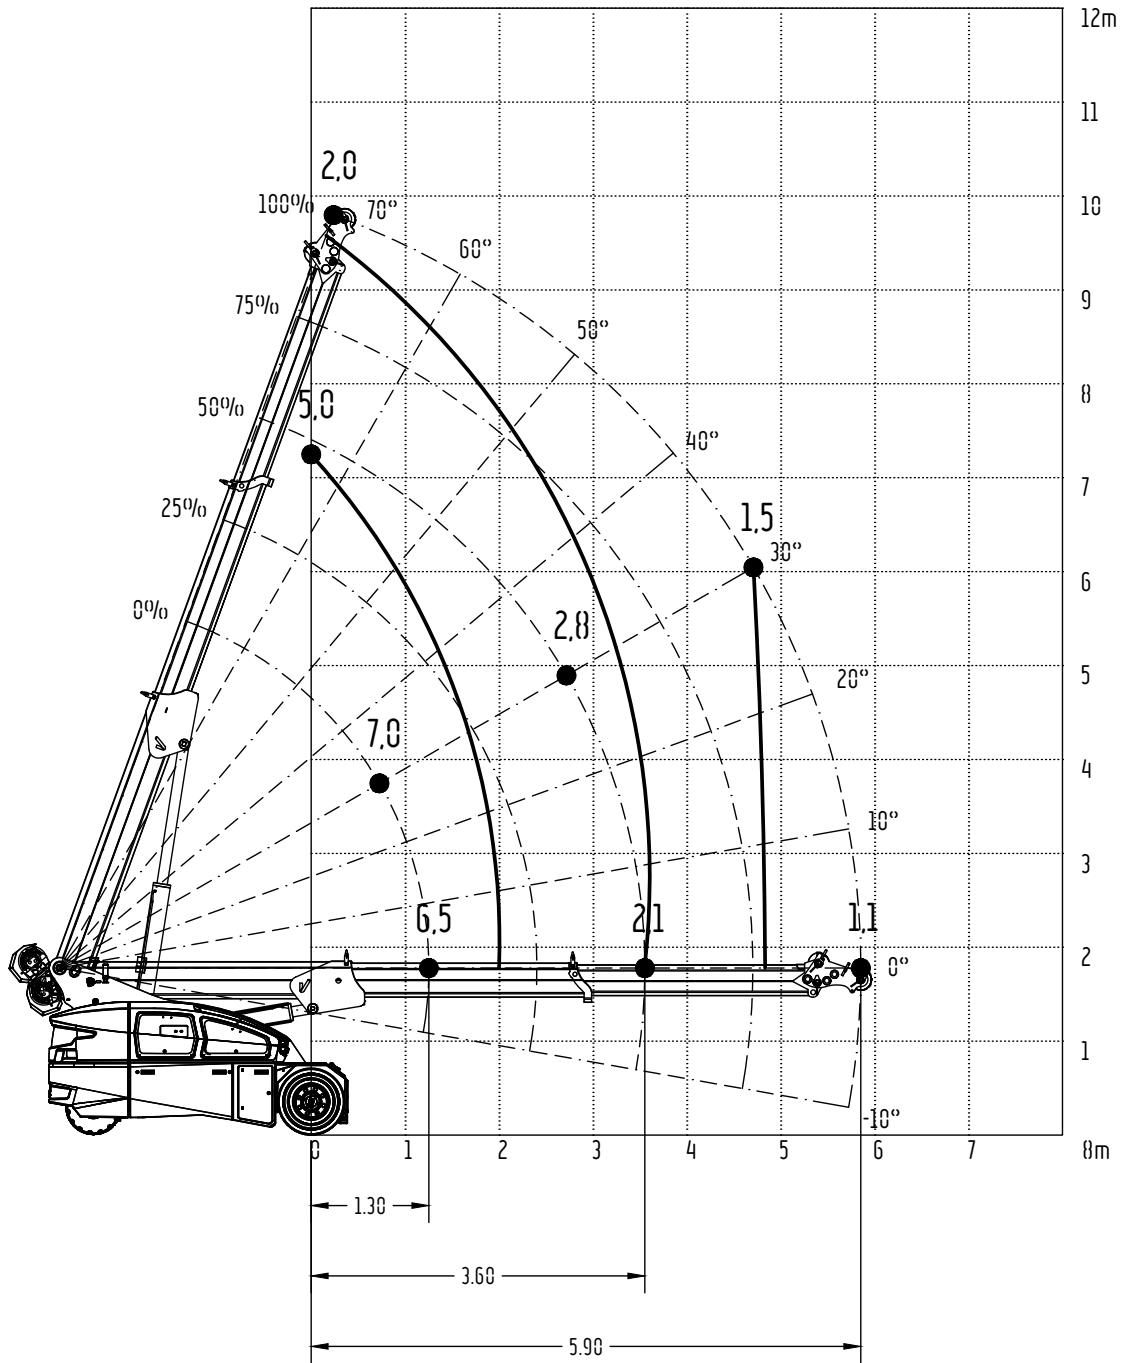

V80 R

SHORT WHEELBASE

ON WHEELS

cod. 188.114.Rev A

LOAD DIAGRAM (T)

DIAGRAMMA DELLE PORTATE (t)

TABLEAU DES CHARGES UTILES (t)

TRAGLASTDIAGRAMM (t)

LASTENDIAGRAMM (t)

DIAGRAMA DE LAS CAPACIDADES DE CARGA (t)

(C) Copyright. The information herein is the property of MANITEX VALLA s.r.l. Without written permission, any copying, transmission to others and any use except that for which it is intended, is prohibited.