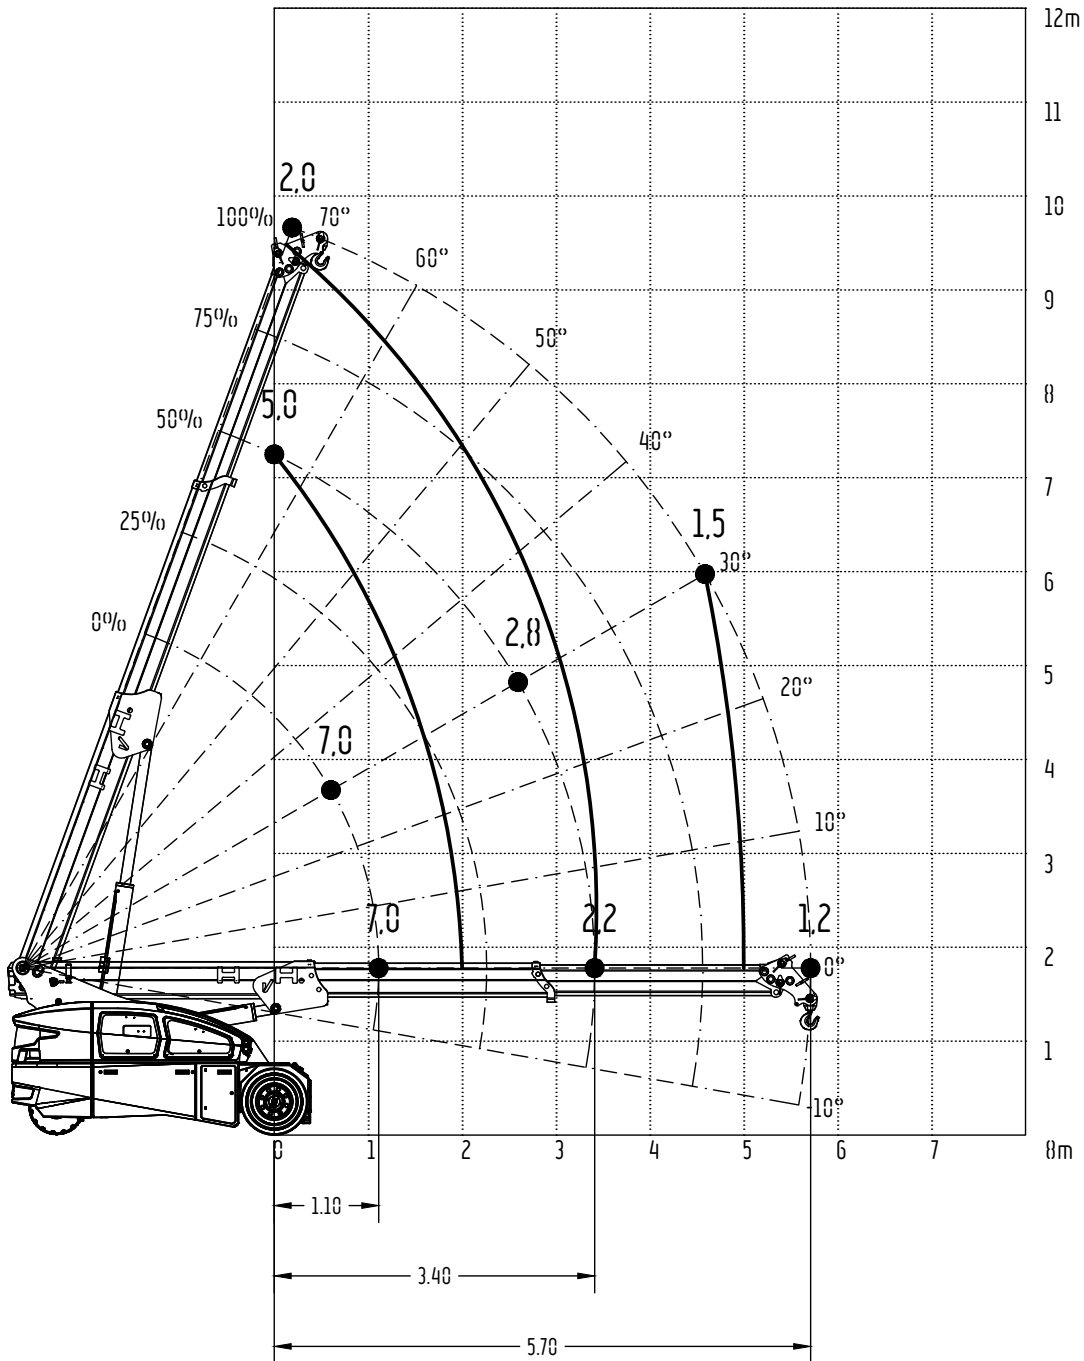

V80 R

SHORT WHEELBASE ON WHEELS

cod. 188.089.Rev A

LOAD DIAGRAM (T)

DIAGRAMMA DELLE PORTATE (t)

TABLEAU DES CHARGES UTILES (t)

TRAGLASTDIAGRAMM (t)

LASTENDIAGRAM (t)

DIAGRAMA DE LAS CAPACIDADES DE CARGA (t)

© Copyright. TUTTI I DIRITTI RISERVATI

© Copyright. The information herein is the property of MANITEX VALLA s.r.l. Without written permission, any copying, transmitting to others and any use except that for which it is loaned, is prohibited.