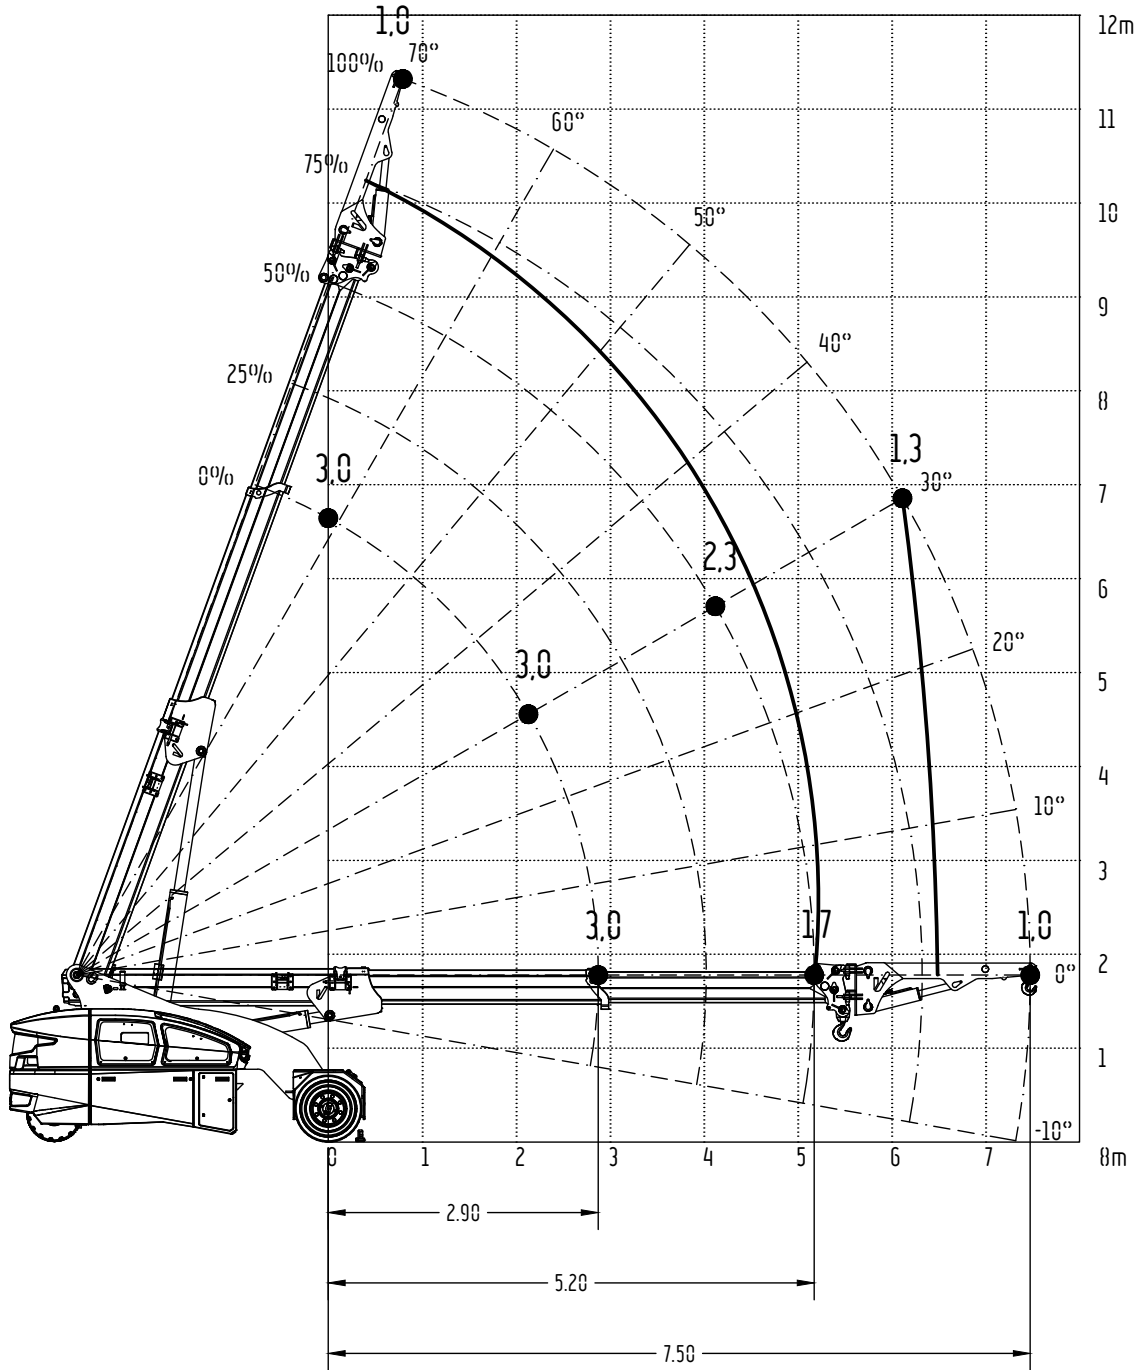

V80 R

EXTENDED WHEELBASE

CROSSBAR

cod. 188.111.Rev A

LOAD DIAGRAM (T)

DIAGRAMMA DELLE PORTATE (t)

TABLEAU DES CHARGES UTILES (t)

TRAGLASTDIAGRAMM (t)

LASTENDIAGRAMM (t)

DIAGRAMA DE LAS CAPACIDADES DE CARGA (t)

Valla
MANITEX

© Copyright. TUTTI I DIRITTI RISERVATI

© Copyright. The information herein is the property of MANITEX VALLA s.r.l. Without written permission, any copying, transmission to others and any use except that for which it is loaned, is prohibited