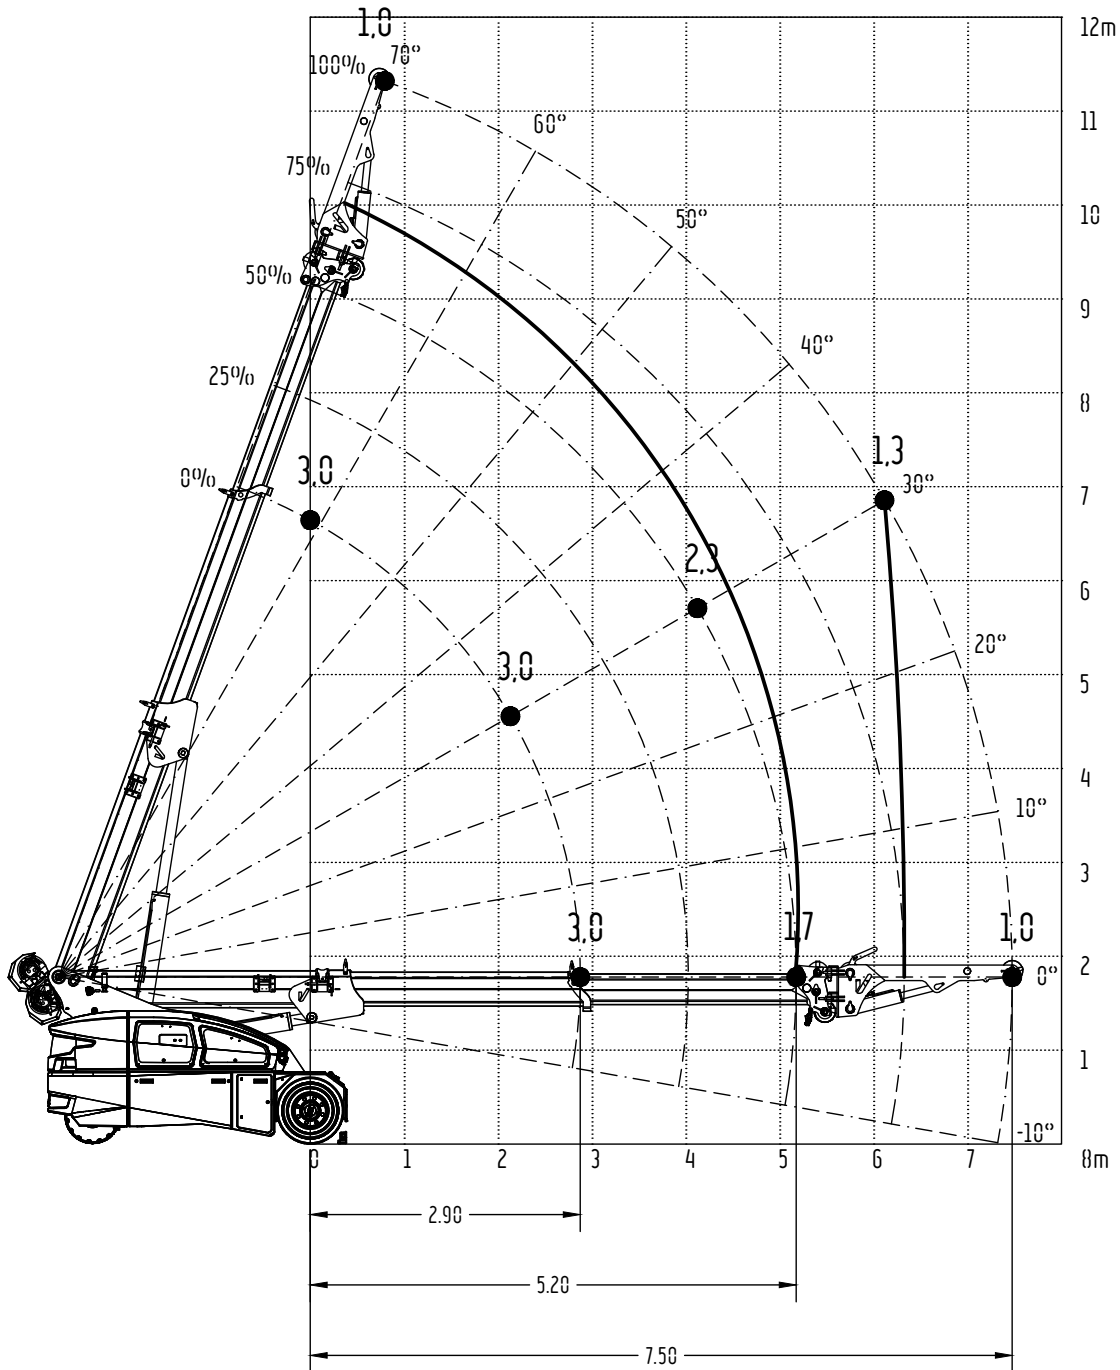

V80 R

SHORT WHEELBASE
CROSSBAR

cod. 188.119.Rev A

LOAD DIAGRAM (T)

DIAGRAMMA DELLE PORTATE (t)

TABLEAU DES CHARGES UTILES (t)

TRAGLASTDIAGRAMM (t)

LASTENDIAGRAMM (t)

DIAGRAMA DE LAS CAPACIDADES DE CARGA (t)

© Copyright. TUTTI I DIRITTI RISERVATI

© Copyright. The information herein is the property of MANITEX VALLA s.r.l. Without written permission, any copying, transmitting to others and any use except that for which it is loaned, is prohibited