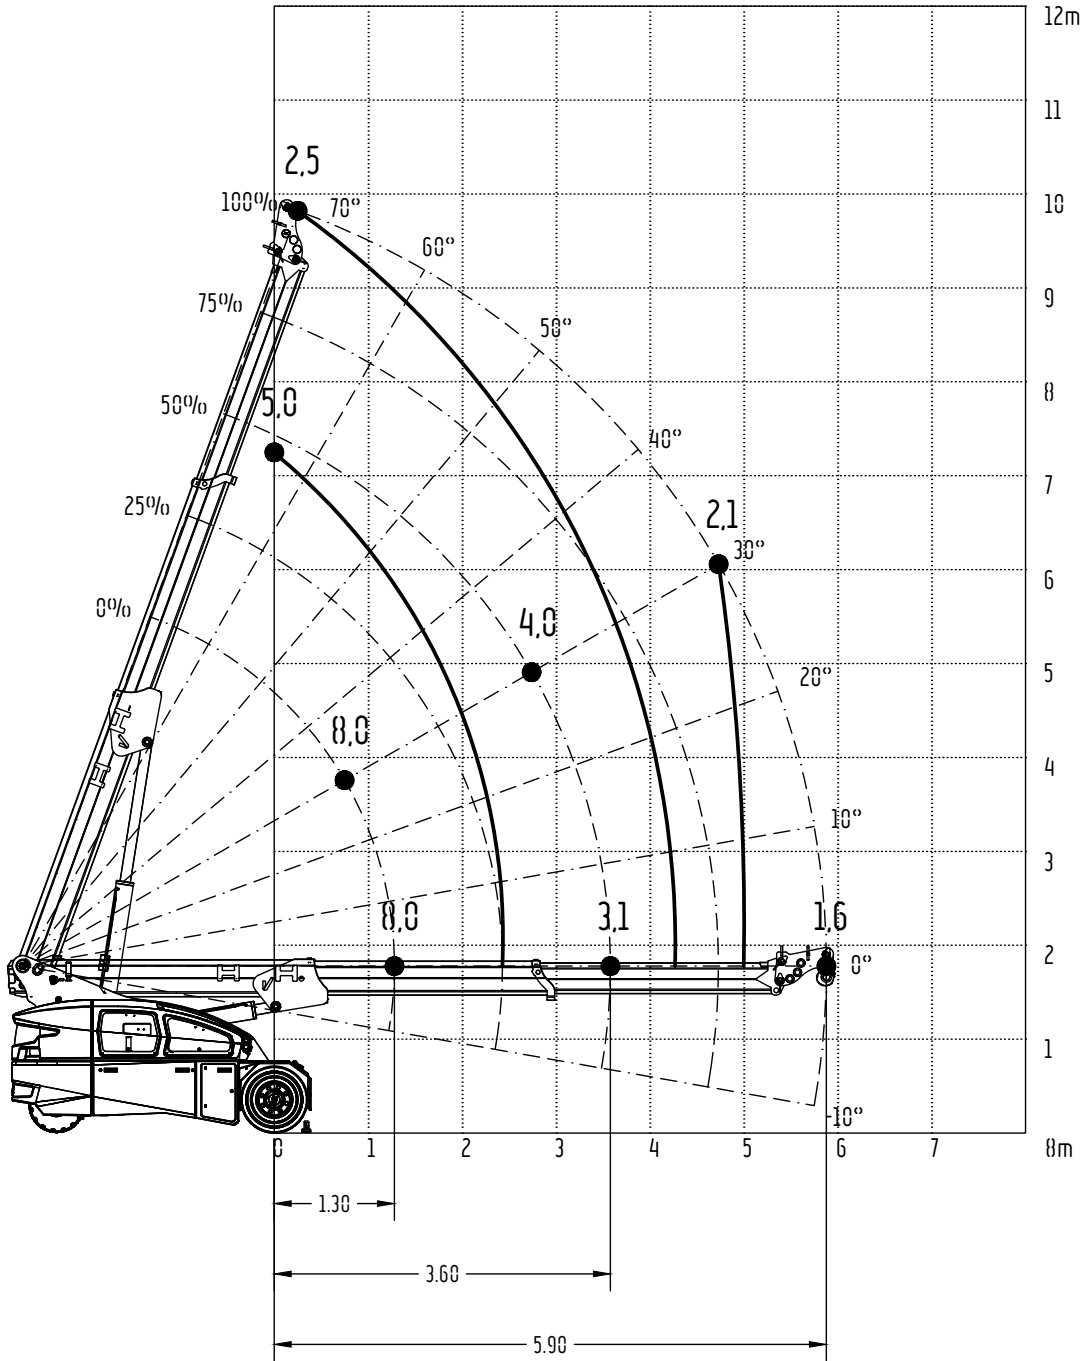

V80 R

SHORT WHEELBASE
CROSSBAR

cod. 188.090.Rev A

LOAD DIAGRAM (T)

DIAGRAMMA DELLE PORTATE (t)

TABLEAU DES CHARGES UTILES (t)

TRAGLASTDIAGRAMM (t)

LASTENDIAGRAMM (t)

DIAGRAMA DE LAS CAPACIDADES DE CARGA (t)

Valla
MANITEX

© Copyright. TUTTI I DIRITTI RISERVATI

© Copyright. The information herein is the property of MANITEX VALLA s.r.l. Without written permission, any copying, transmission to others and any use except that for which it is loaned, is prohibited.