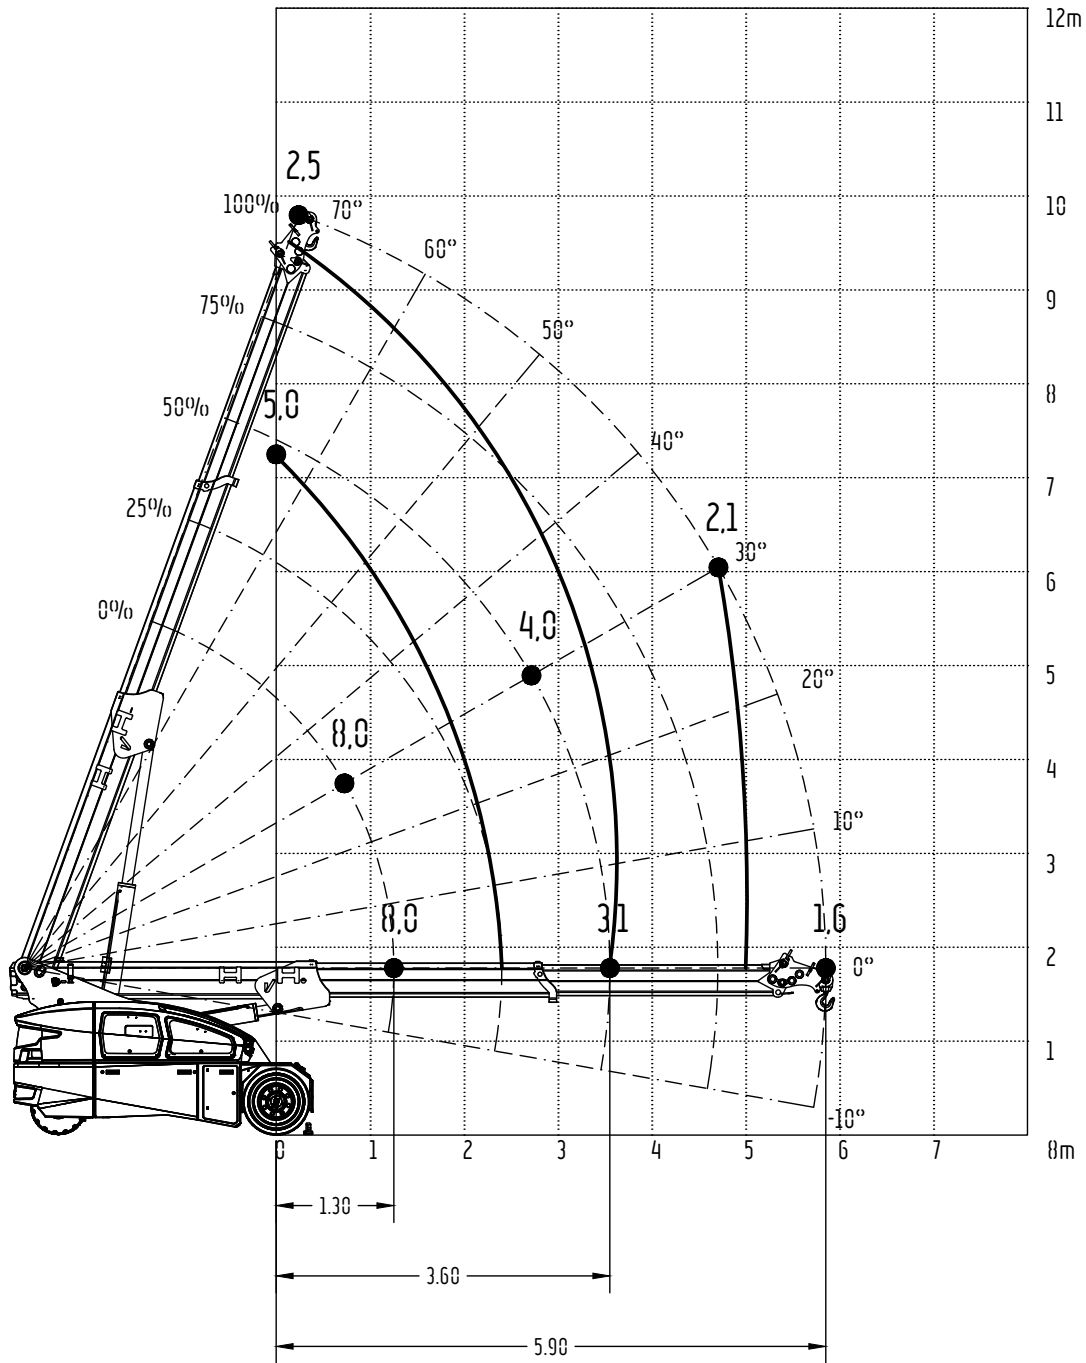

V80 R

SHORT WHEELBASE

CROSSBAR

cod. 188.090.Rev A

LOAD DIAGRAM (T)

DIAGRAMMA DELLE PORTATE (t)

TABLEAU DES CHARGES UTILES (t)

TRAGLASTDIAGRAMM (t)

LASTENDIAGRAMM (t)

DIAGRAMA DE LAS CAPACIDADES DE CARGA (t)

© Copyright. TUTTI I DIRITTI RISERVATI

© Copyright. The information herein is the property of MANITEX VALLA s.r.l. Without written permission, any copying, transmission to others and any use except that for which it is intended, is prohibited.

ANNEXES