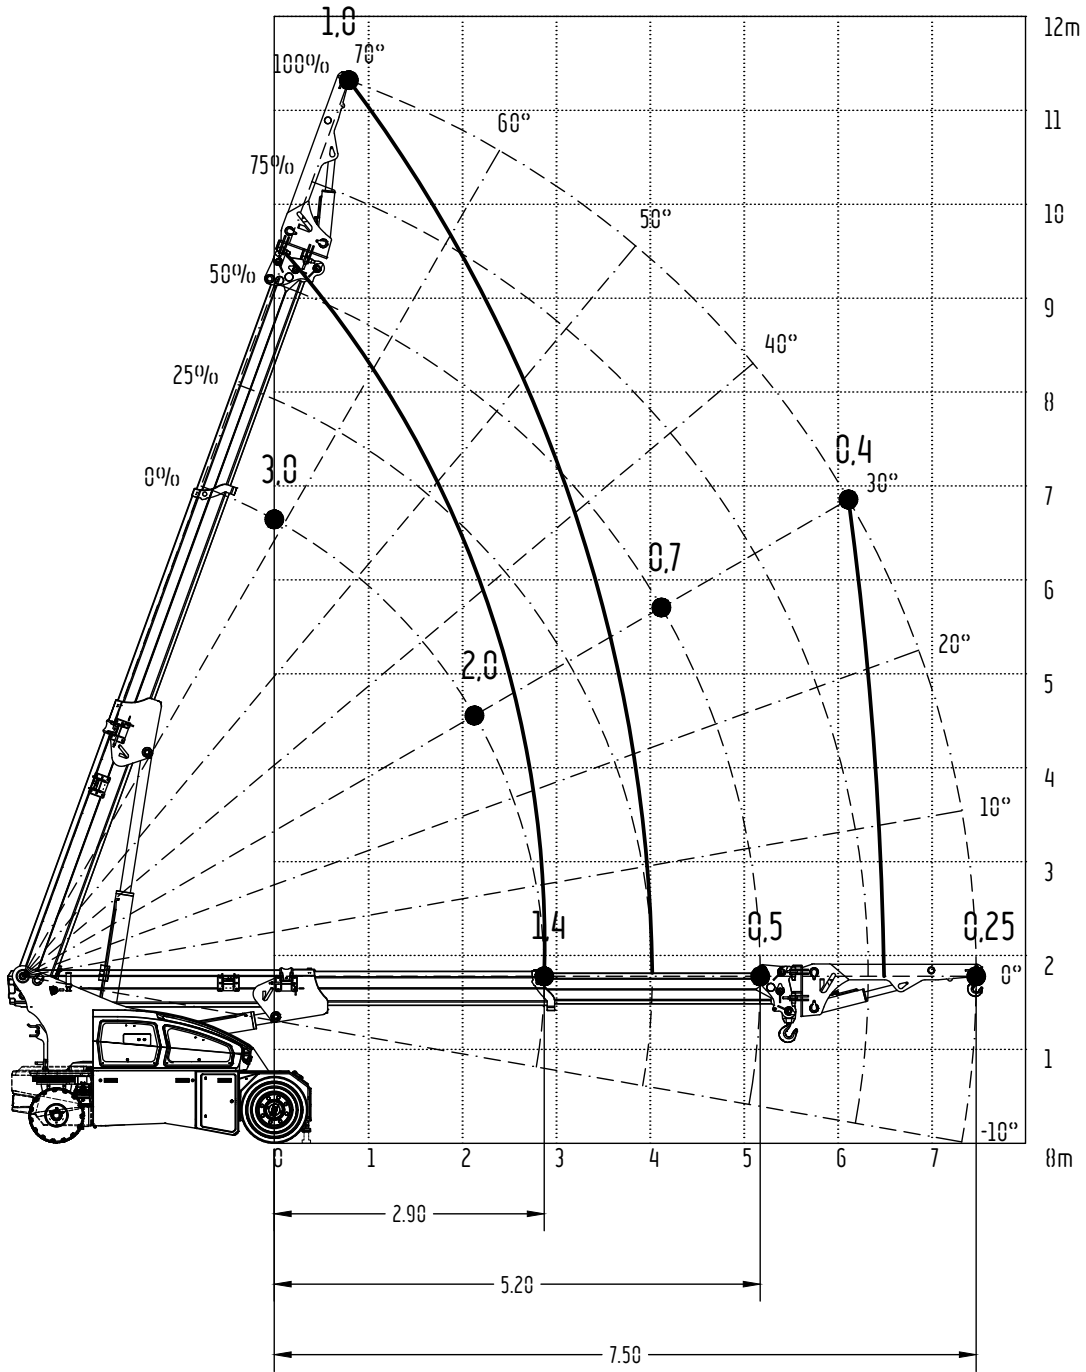

V80 R

cod. 188.113.Rev A

LOAD DIAGRAM (T)

DIAGRAMMA DELLE PORTATE (t)

TABLEAU DES CHARGES UTILES (t)

TRAGLASTDIAGRAMM (t)

LASTENDIAGRAM (t)

DIAGRAMA DE LAS CAPACIDADES DE CARGA (t)

© Copyright TUTTI I DIRITTI RISERVATI

© Copyright. The information herein is the property of MANITEX VALLA s.r.l. Without written permission, any copying, transmission to others and any use except that for which it is intended is prohibited.

VALID FOR NONE OR LOWER COUNTERWEIGHT
VALID FOR EVERY HEAD POSITION
VALID FOR EVERY CROSSBEAM POSITION
VALID FOR EVERY WHEELBASE EXTENSION

Valla MANITEX