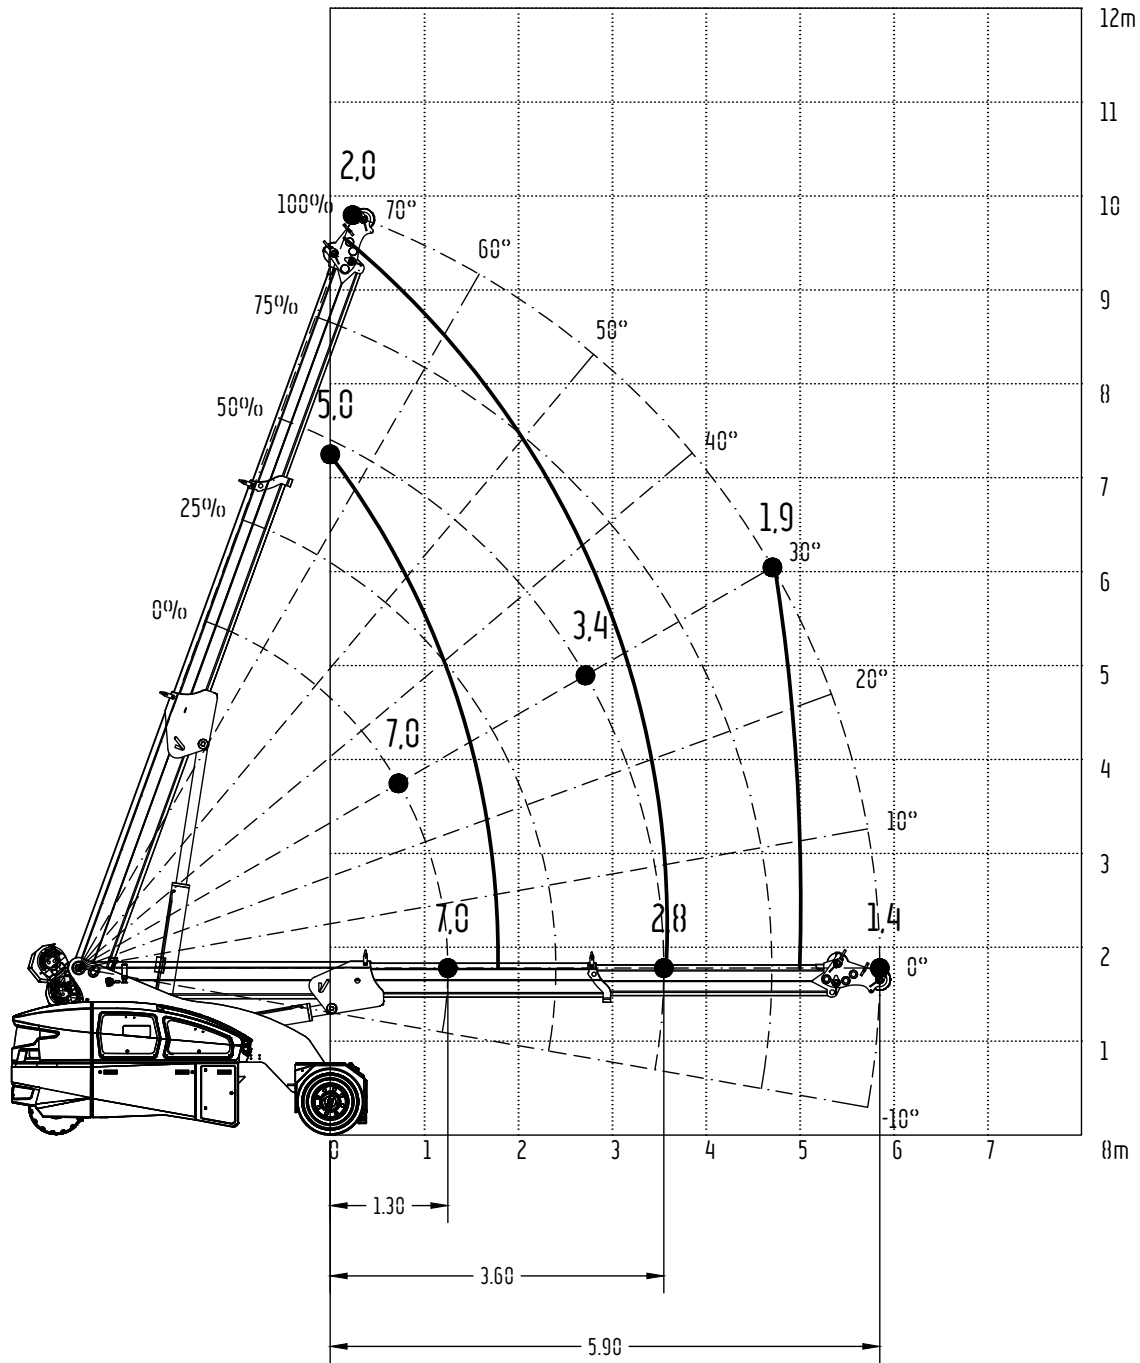

V80 R

EXTENDED WHEELBASE

ON WHEELS

cod. 188.116.Rev A

LOAD DIAGRAM (T)

DIAGRAMMA DELLE PORTATE (t)

TABLEAU DES CHARGES UTILES (t)

TRAGLASTDIAGRAMM (t)

LASTENDIAGRAMM (t)

DIAGRAMA DE LAS CAPACIDADES DE CARGA (t)

Valla
MANITEX