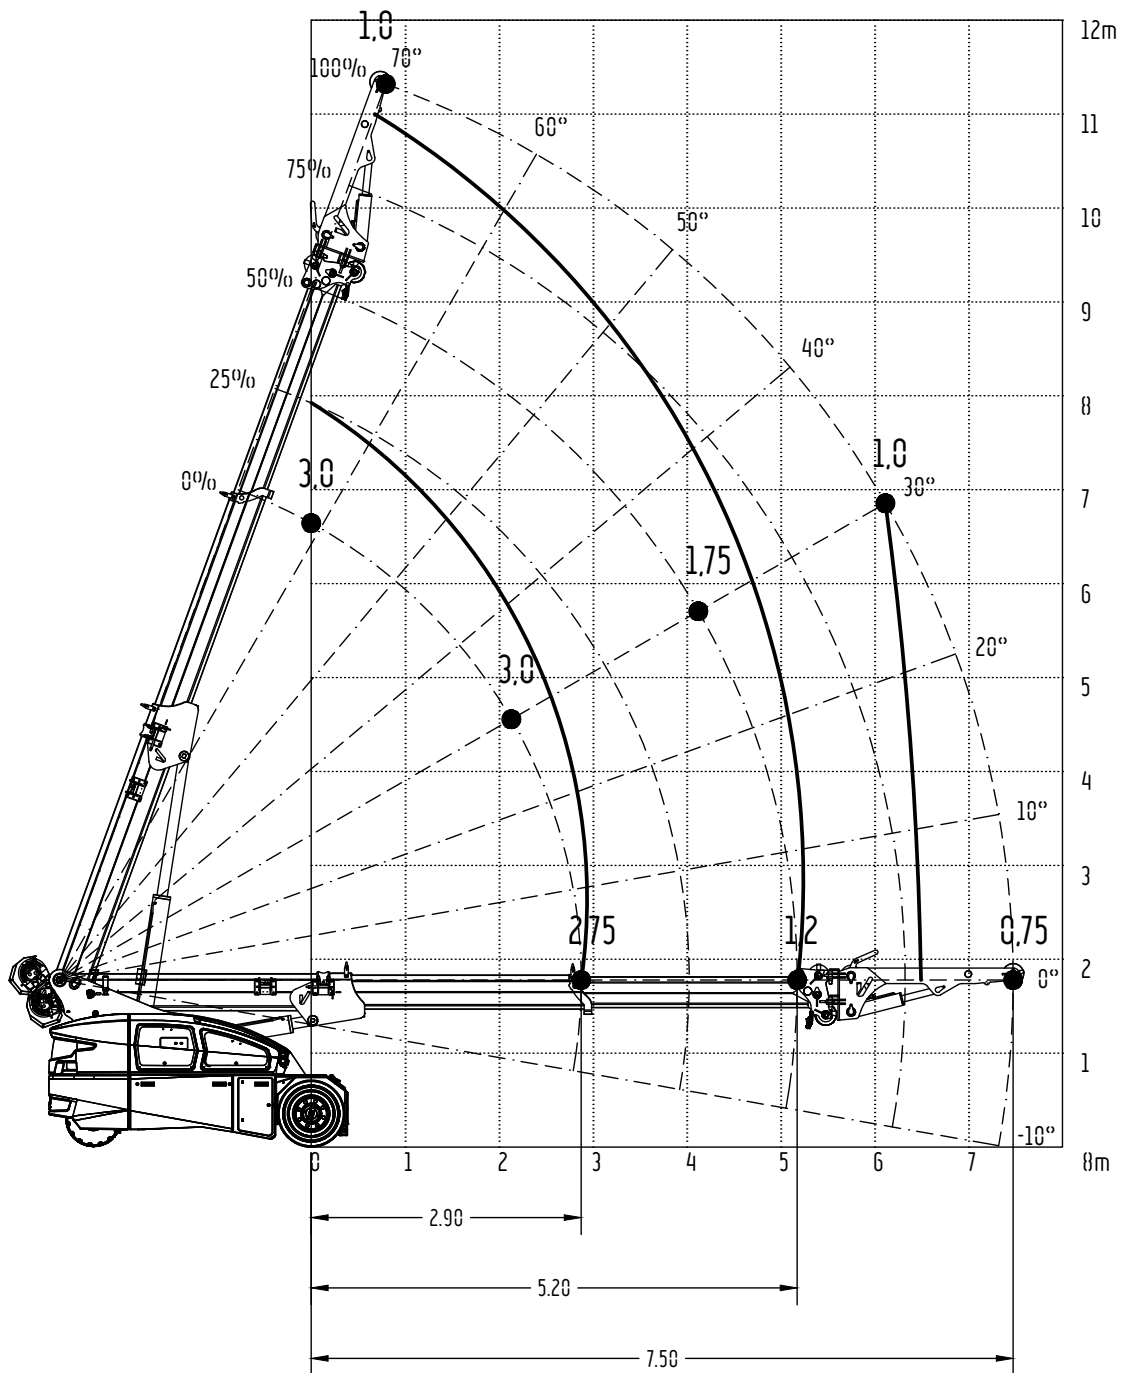

V80 R

SHORT WHEELBASE

ON WHEEL

cod. 188.118.Rev A

LOAD DIAGRAM (T)

DIAGRAMMA DELLE PORTATE (t)

TABEAU DES CHARGES UTILES (t)

TRAGLASTDIAGRAMM (t)

LASTENDIAGRAMM (t)

DIAGRAMA DE LAS CAPACIDADES DE CARGA (t)

© Copyright. TUTTI I DIRITTI RISERVATI

© Copyright. The information herein is the property of MANITEX VALLA s.r.l. Without written permission, any copying, transmission to others and any use except that for which it is intended, is prohibited.

ANNEXES

Valla
MANITEX