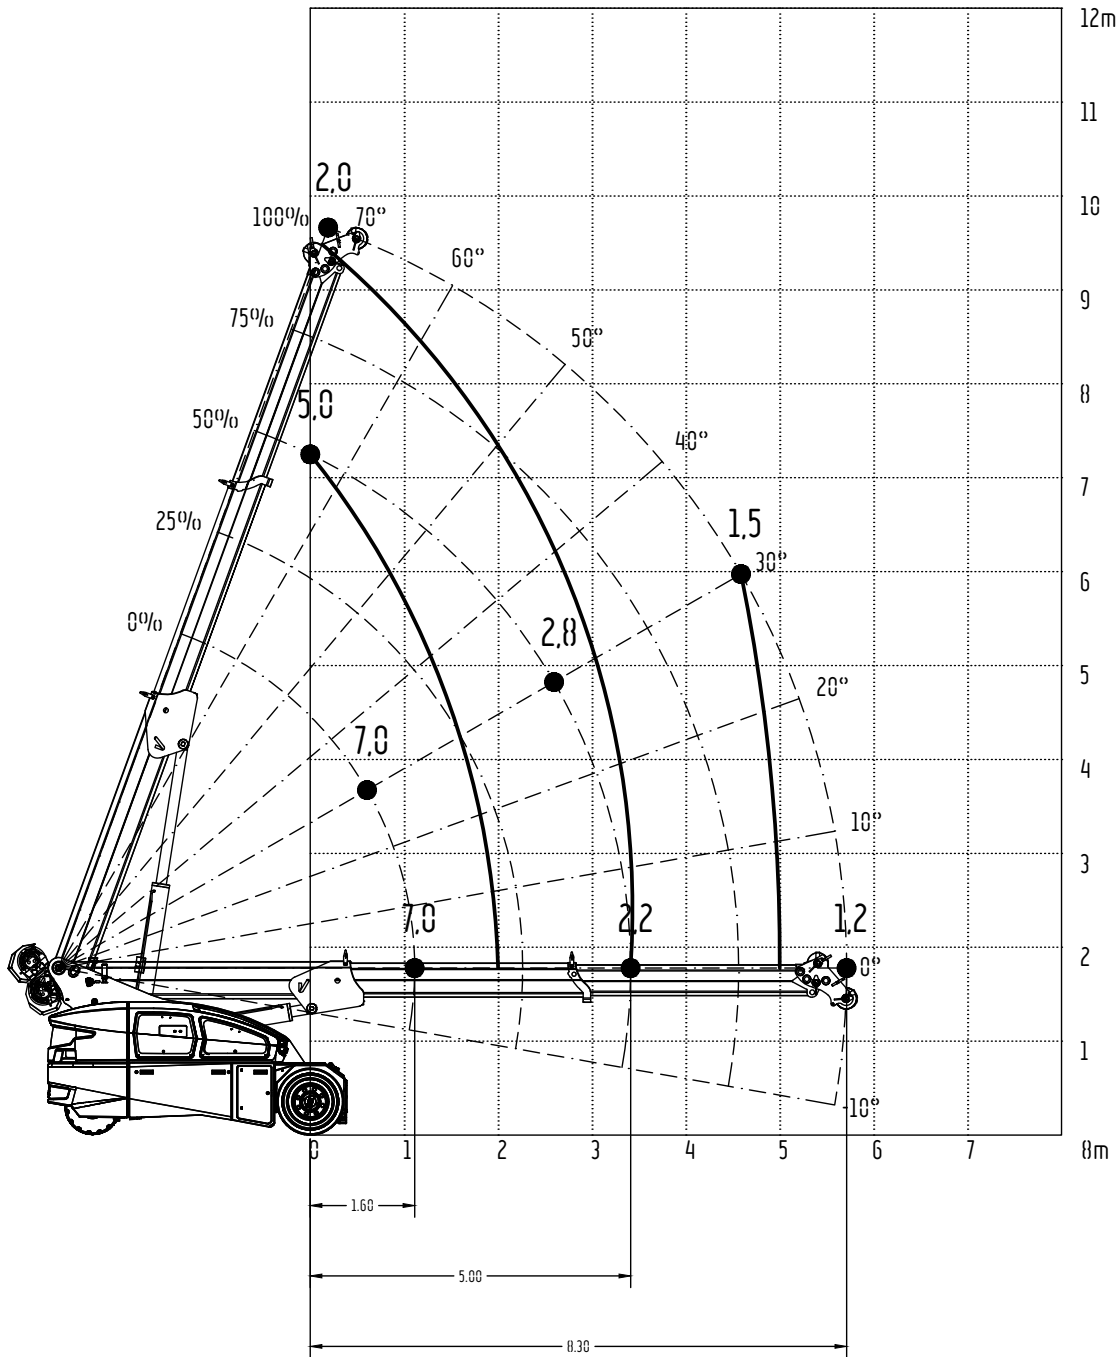

V80 R

SHORT WHEELBASE
ON WHEELS

cod. 188.114.Rev A

LOAD DIAGRAM (T)

DIAGRAMMA DELLE PORTATE (t)

TABLEAU DES CHARGES UTILES (t)

TRAGLASTDIAGRAMM (t)

LASTENDIAGRAM (t)

DIAGRAMA DE LAS CAPACIDADES DE CARGA (t)

© Copyright. TUTTI I DIRITTI RISERVATI

© Copyright. The information herein is the property of MANITEX VALLA s.r.l. Without written permission, any copying, transmitting to others and any use except that for which it is loaned, is prohibited.