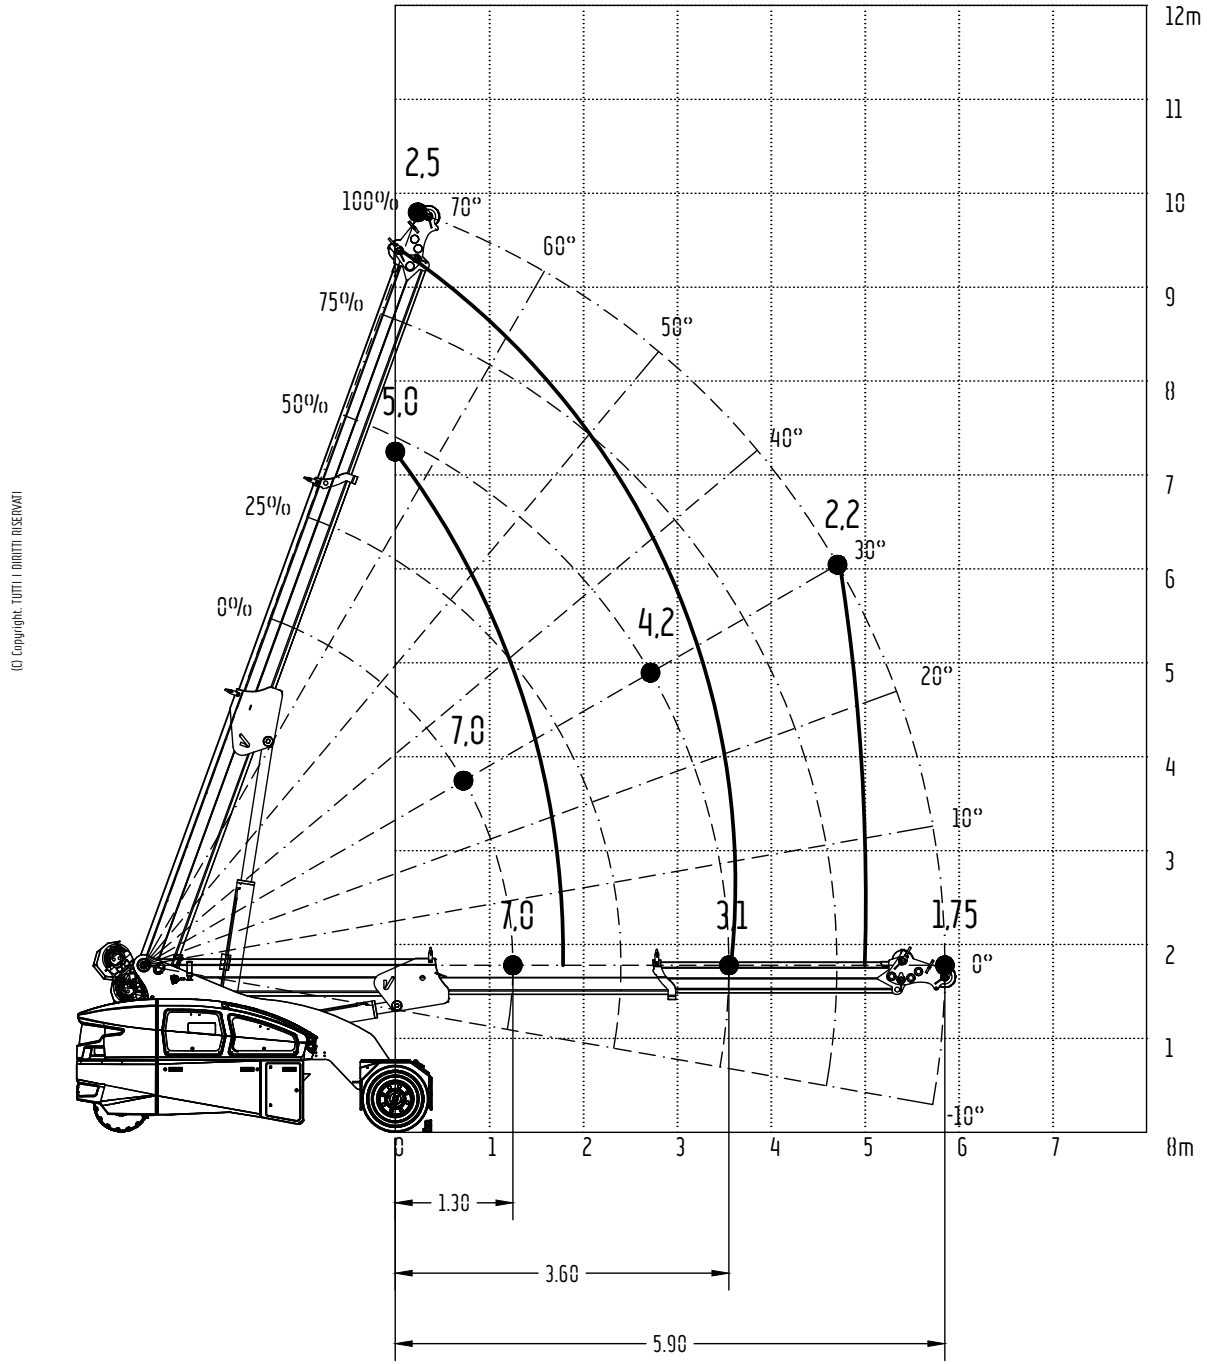

V80 R

EXTENDED WHEELBASE

CROSSBAR

cod. 188.117.Rev A

LOAD DIAGRAM (T)

DIAGRAMMA DELLE PORTATE (t)

TABLEAU DES CHARGES UTILES (t)

TRAGLASTDIAGRAMM (t)

LASTENDIAGRAMM (t)

DIAGRAMA DE LAS CAPACIDADES DE CARGA (t)

© Copyright TUTTI I DIRITTI RISERVATI

© Copyright. The information herein is the property of MANITEX VALLA s.r.l. Without written permission, any copying, transmission to others and any use except that for which it is loaned, is prohibited.