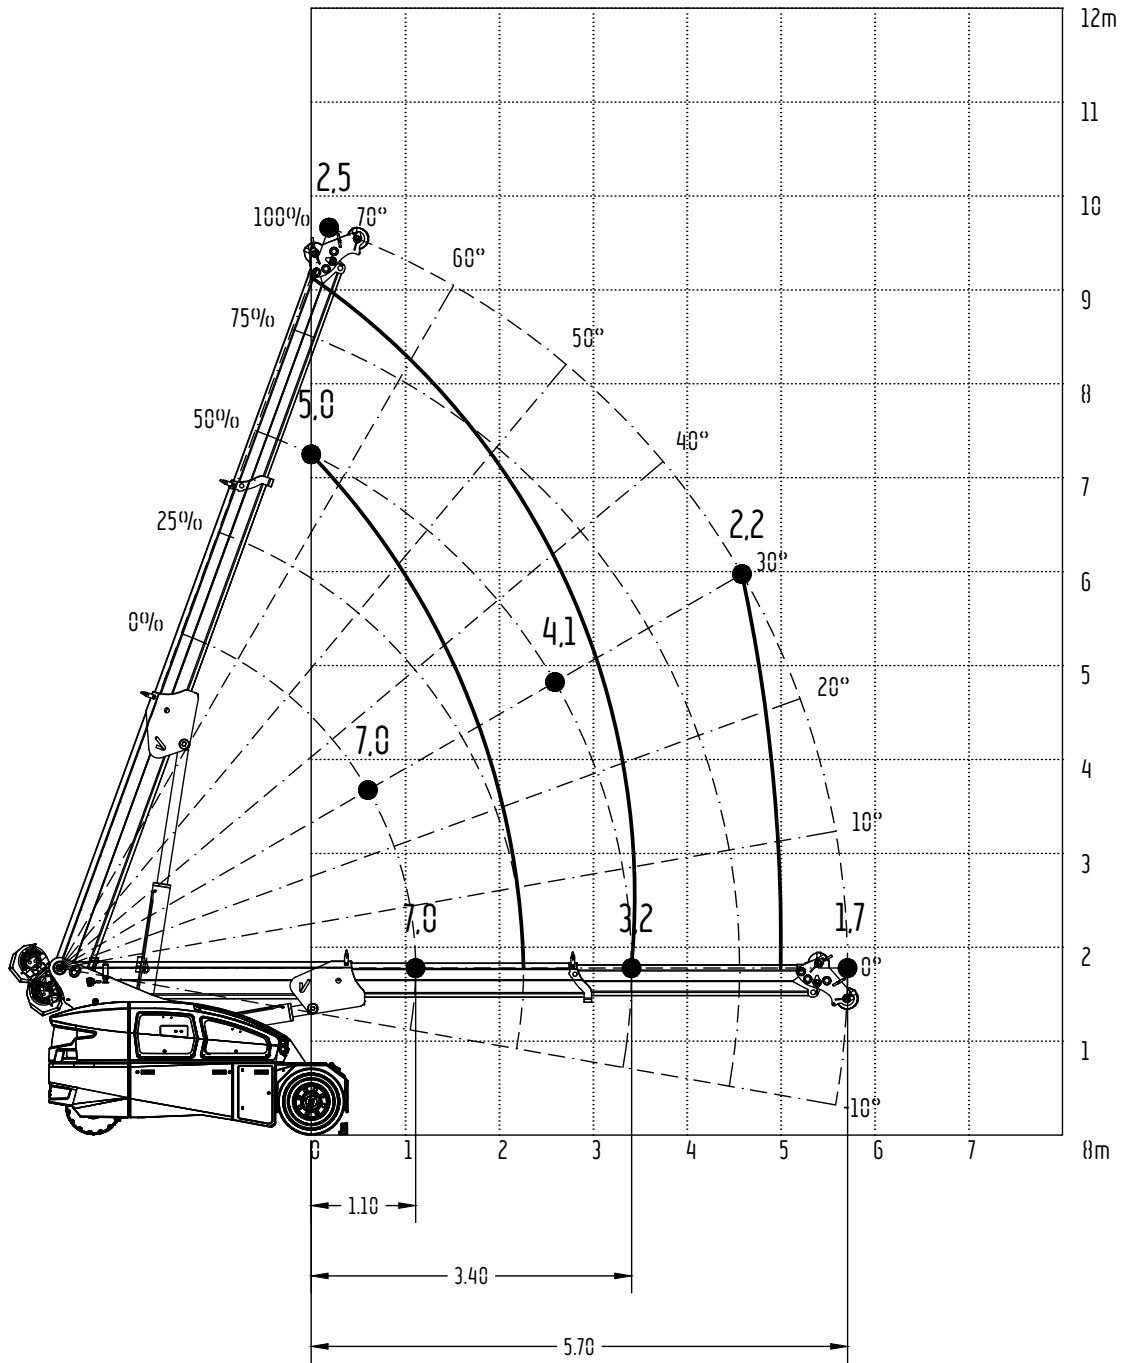

V80 R

SHORT WHEELBASE

CROSSBAR

cod. 188.115.Rev A

LOAD DIAGRAM (T)

DIAGRAMMA DELLE PORTATE (t)

TABLEAU DES CHARGES UTILES (t)

TRAGLASTDIAGRAMM (t)

LASTENDIAGRAMM (t)

DIAGRAMA DE LAS CAPACIDADES DE CARGA (t)

(C) Copyright. The information herein is the property of MANITEX VALLA s.r.l. Without written permission, any copying, transmission to others and any use except that for which it is intended, is prohibited.

ANNEXES

Valla
MANITEX