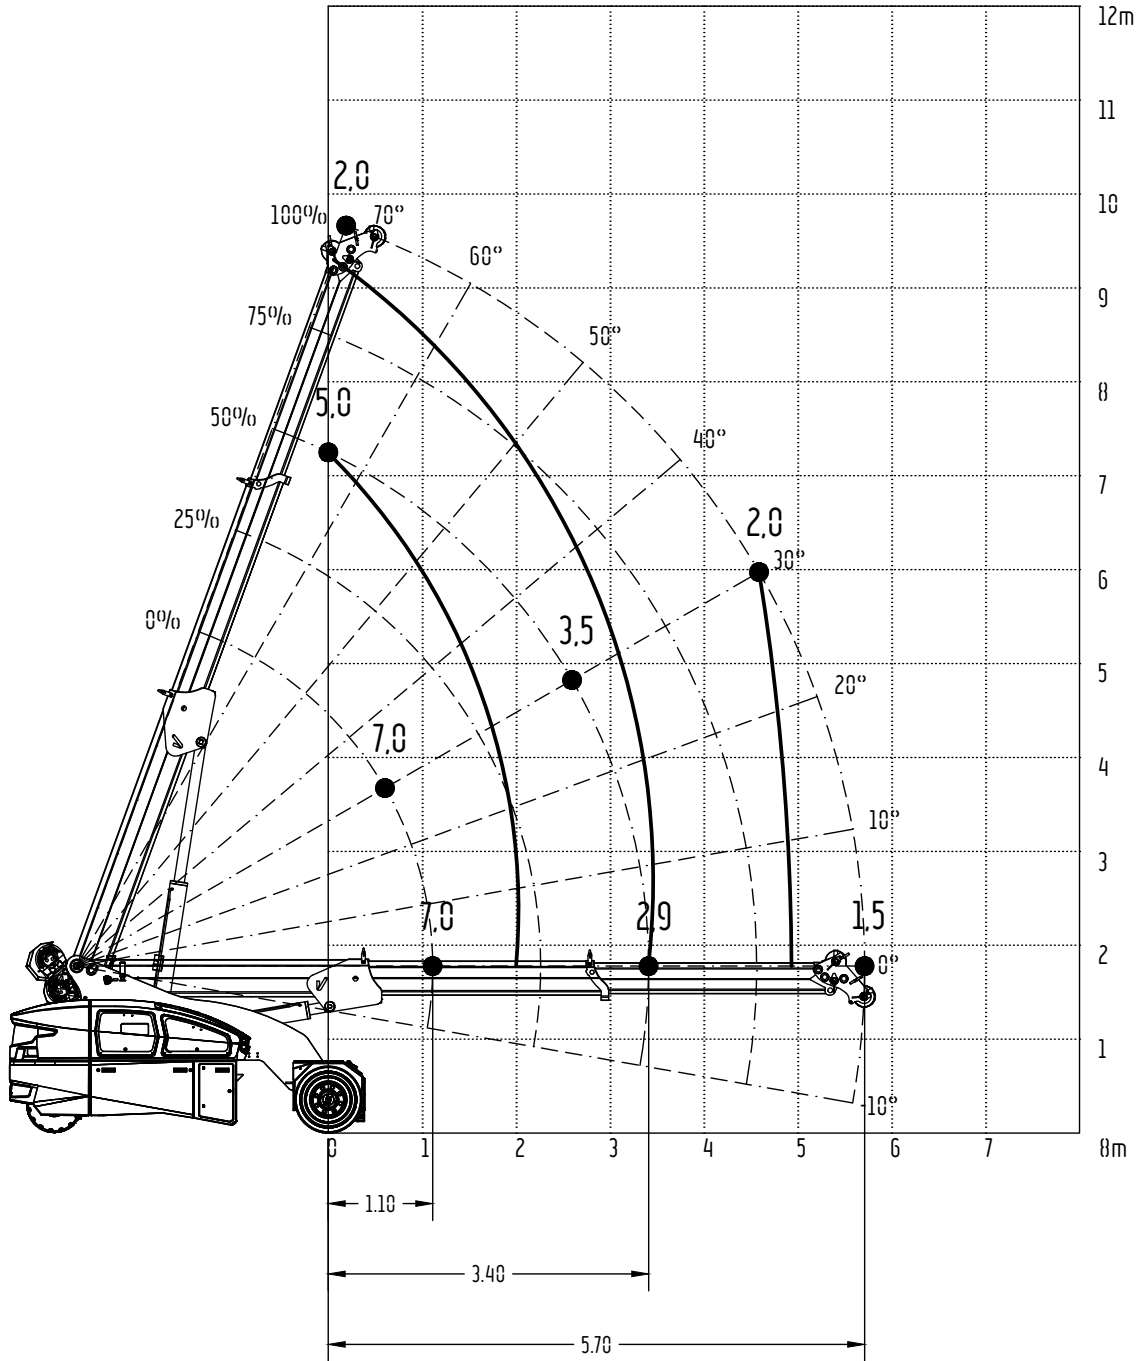

V80 R

EXTENDED WHEELBASE

ON WHEELS

cod. 188.116.Rev A

LOAD DIAGRAM (T)

DIAGRAMMA DELLE PORTATE (t)

TABLEAU DES CHARGES UTILES (t)

TRAGLASTDIAGRAMM (t)

LASTENDIAGRAM (t)

DIAGRAMA DE LAS CAPACIDADES DE CARGA (t)

Valla

MANITEX

© Copyright. TUTTI I DIRITTI RISERVATI

© Copyright. The information herein is the property of MANITEX VALLA s.r.l. Without written permission, any copying, transmitting to others and any use except that for which it is loaned, is prohibited.