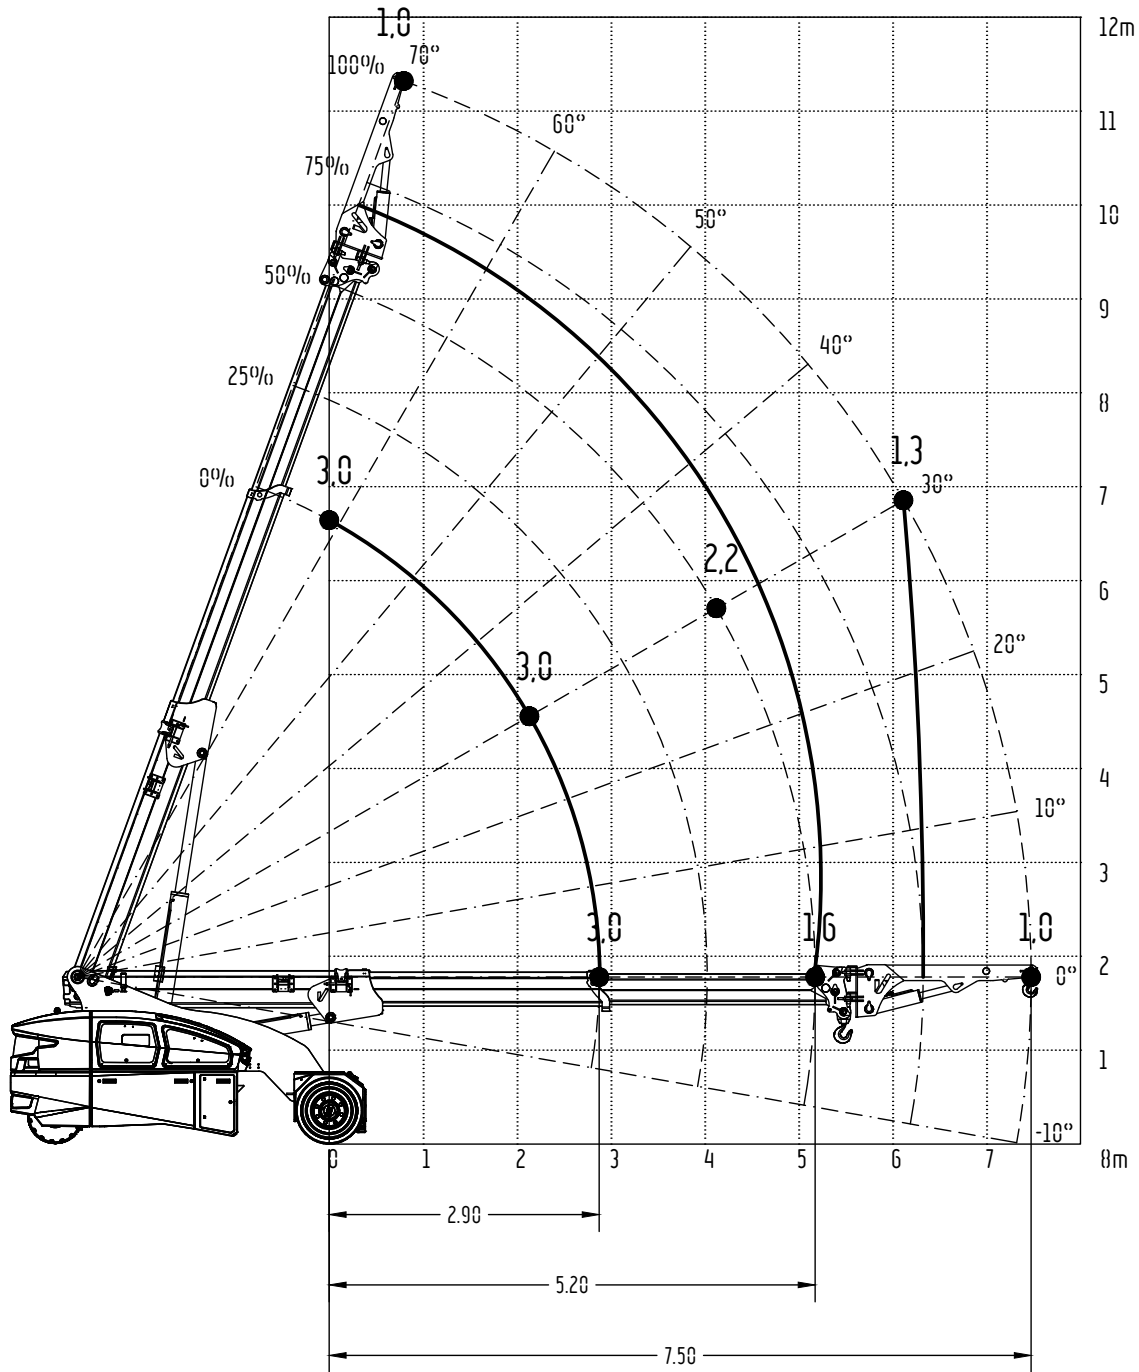

V80 R

SHORT WHEELBASE
ON WHEELS

cod. 188.110.Rev A

LOAD DIAGRAM (T)

DIAGRAMMA DELLE PORTATE (t)

TABEAU DES CHARGES UTILES (t)

TRAGLASTDIAGRAMM (t)

LASTENDIAGRAMM (t)

DIAGRAMA DE LAS CAPACIDADES DE CARGA (t)

Valla
MANITEX