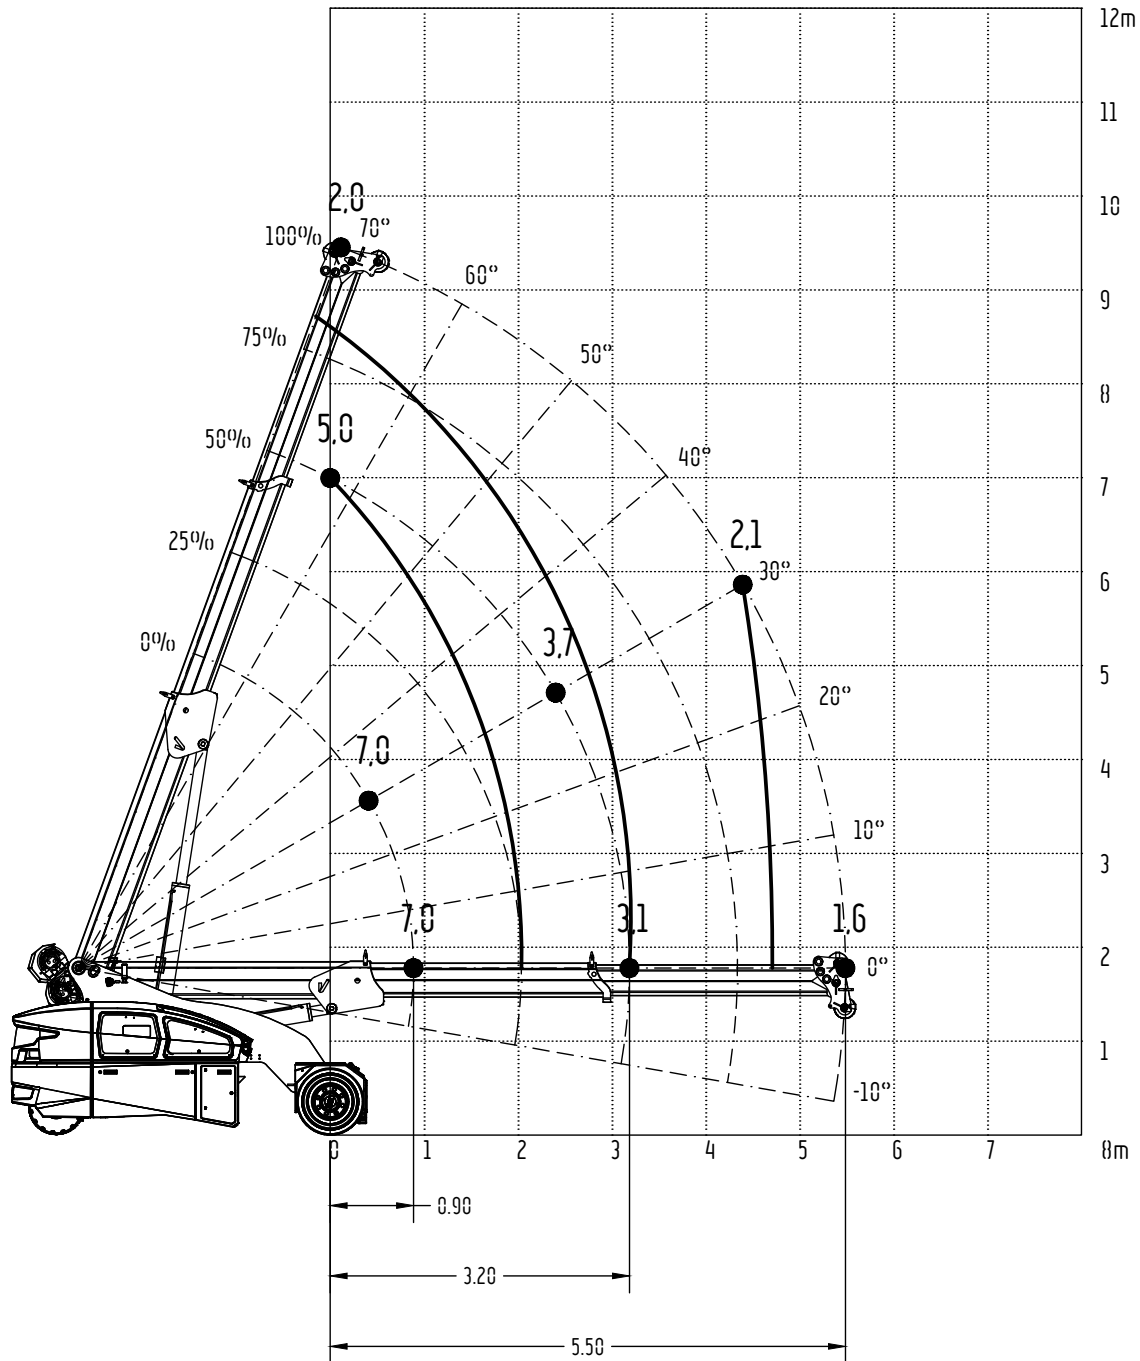

V80 R

EXTENDED WHEELBASE

ON WHEELS

cod. 188.116.Rev A

LOAD DIAGRAM (T)

DIAGRAMMA DELLE PORTATE (t)

TABLEAU DES CHARGES UTILES (t)

TRAGLASTDIAGRAMM (t)

LASTENDIAGRAMM (t)

DIAGRAMA DE LAS CAPACIDADES DE CARGA (t)

© Copyright. TUTTI I DIRITTI RISERVATI

© Copyright. The information herein is the property of MANITEX VALLA s.r.l. Without written permission, any copying, transmission to others and any use except that for which it is intended, is prohibited.

Valla
MANITEX