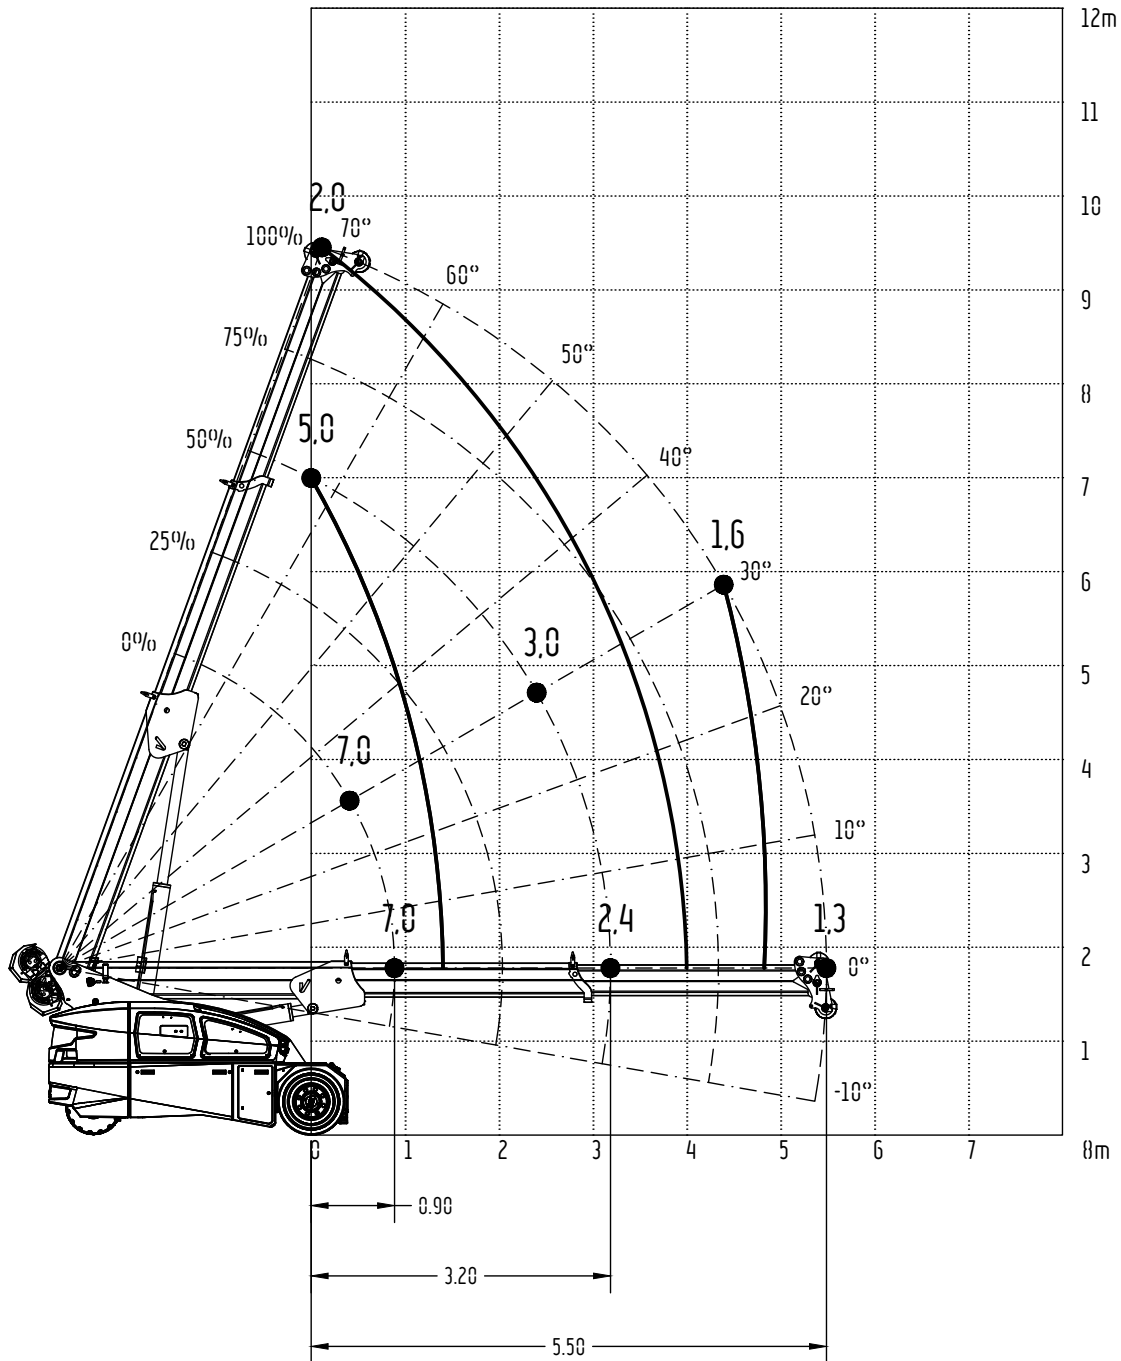

V80 R

SHORT WHEELBASE

ON WHEELS

cod. 188.114.Rev A

LOAD DIAGRAM (T)

DIAGRAMMA DELLE PORTATE (t)

TABEAU DES CHARGES UTILES (t)

TRAGLASTDIAGRAMM (t)

LASTENDIAGRAMM (t)

DIAGRAMA DE LAS CAPACIDADES DE CARGA (t)

© Copyright. TUTTI I DIRITTI RISERVATI

ANNEXES