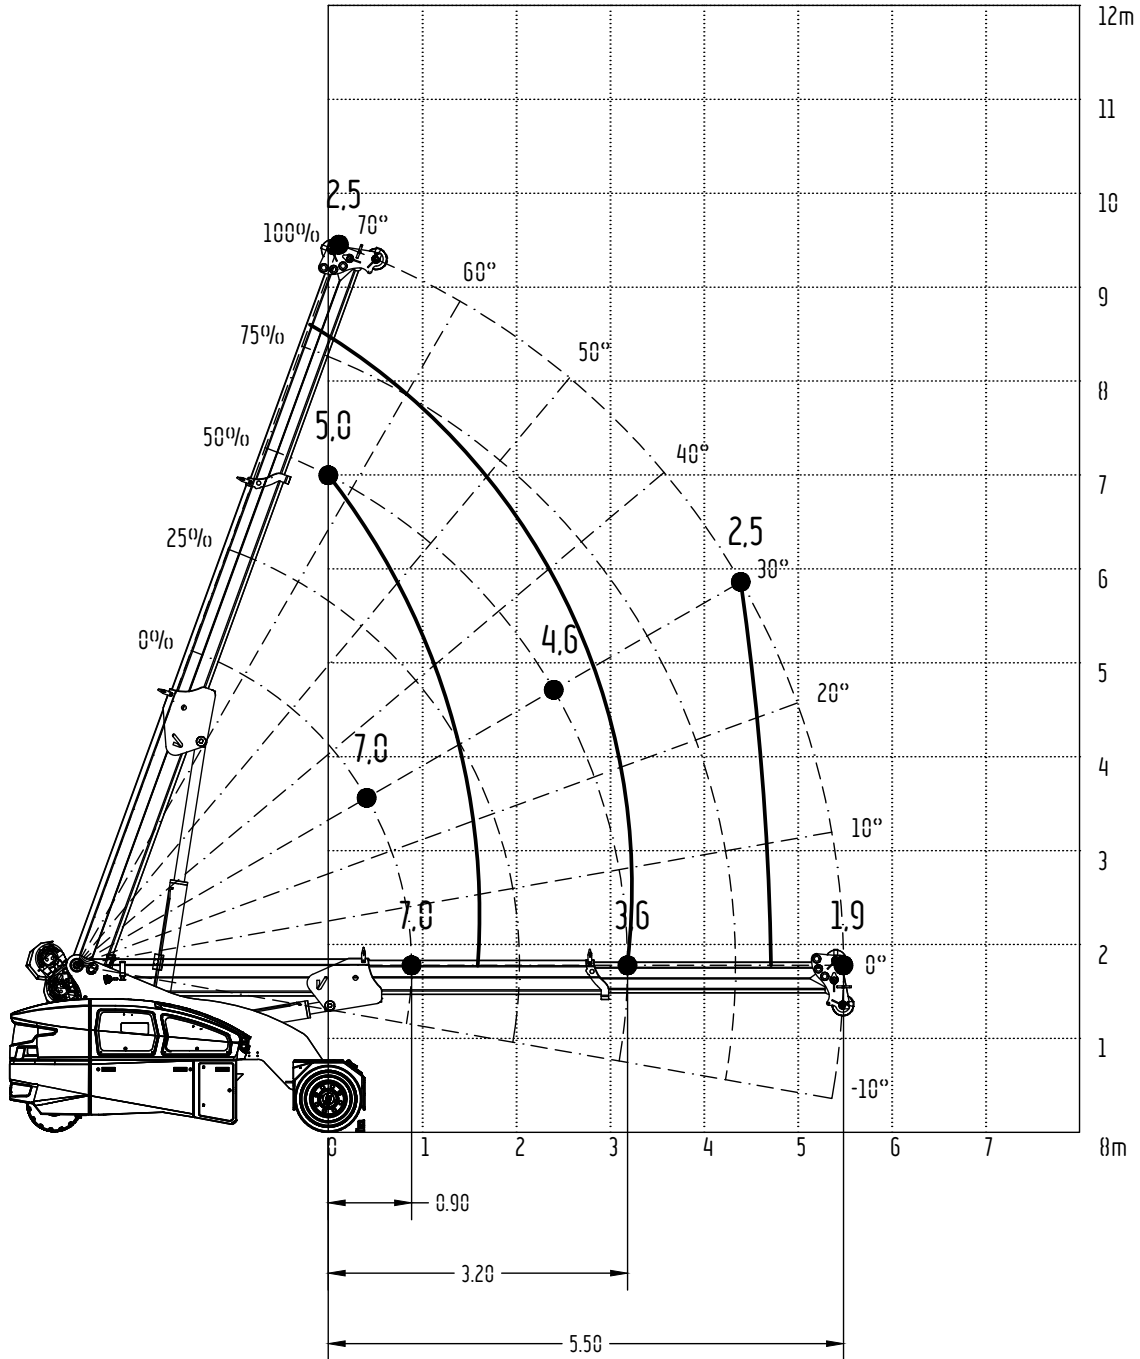

V80 R

EXTENDED WHEELBASE

CROSSBAR

cod. 188.117.Rev A

LOAD DIAGRAM (T)

DIAGRAMMA DELLE PORTATE (t)

TABLEAU DES CHARGES UTILES (t)

TRAGLASTDIAGRAMM (t)

LASTENDIAGRAM (t)

DIAGRAMA DE LAS CAPACIDADES DE CARGA (t)

Valla

MANITEX

© Copyright. TUTTI I DIRITTI RISERVATI

© Copyright. The information herein is the property of MANITEX VALLA s.r.l. Without written permission, any copying, transmission to others and any use except that for which it is intended is prohibited